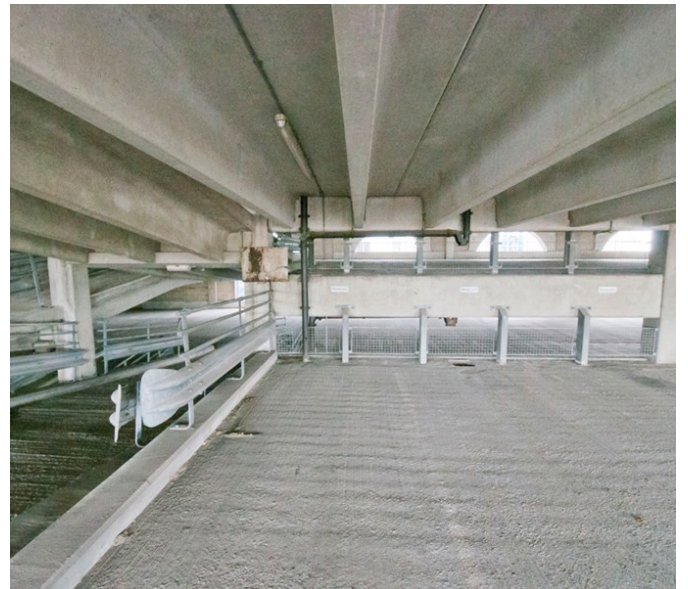

Tobacco Dock - Multi-story Car Park

Tower Hamlets | Ref 8812