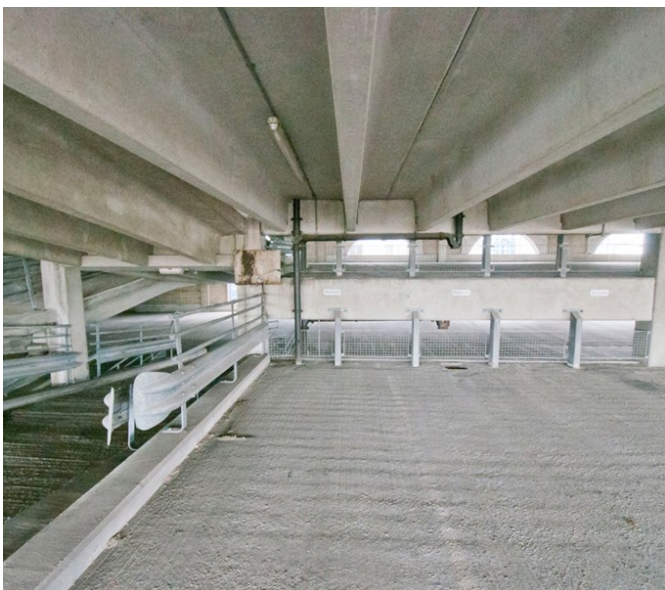

Tobacco Dock - Multi-story Car Park

Tower Hamlets | Ref 8812