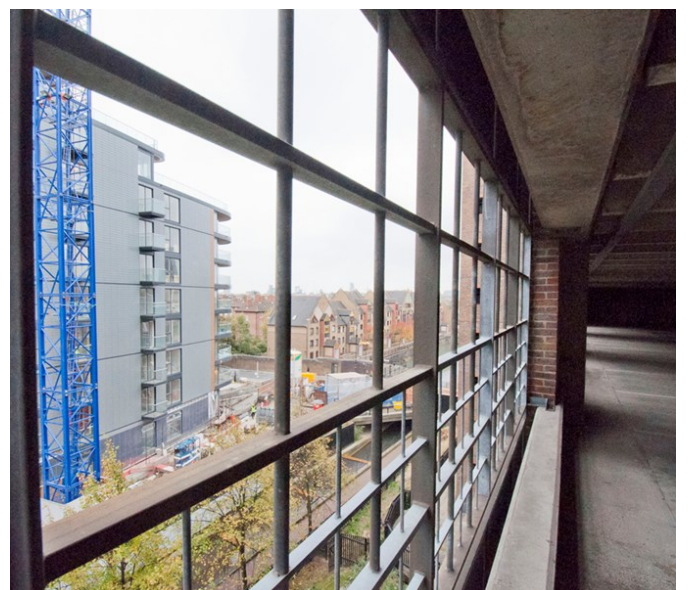

Tobacco Dock - Multi-story Car Park

Tower Hamlets | Ref 8812