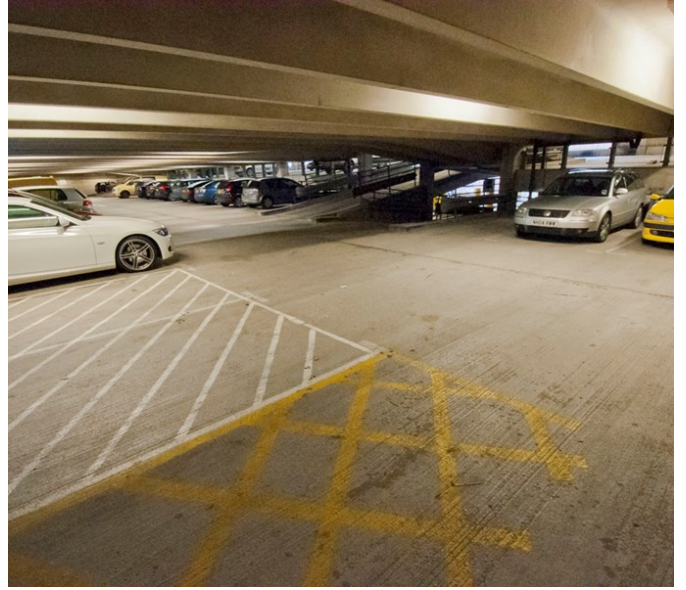

Tobacco Dock - Multi-story Car Park

Tower Hamlets | Ref 8812