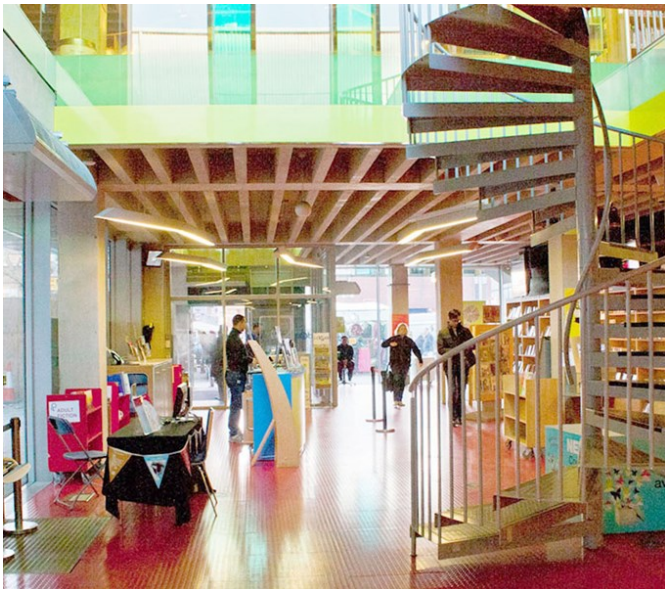

# Idea Store Whitechapel - Library

Tower Hamlets | Ref 5388