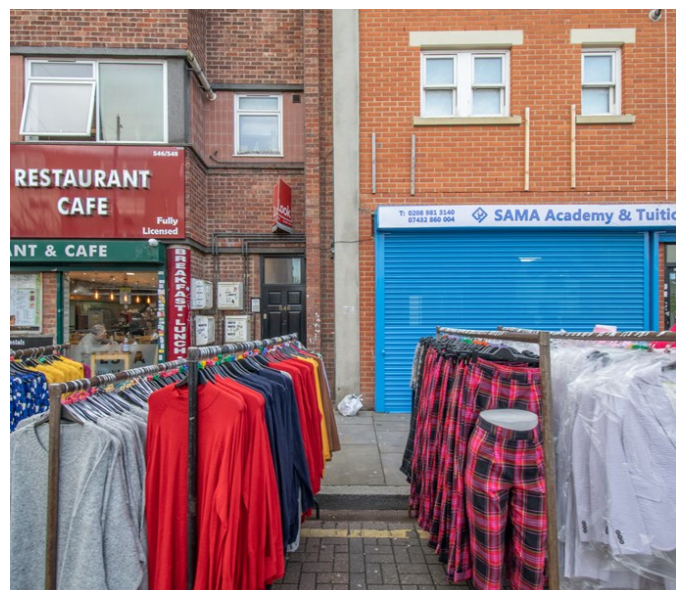

Roman Road Market

Tower Hamlets | Ref 4824