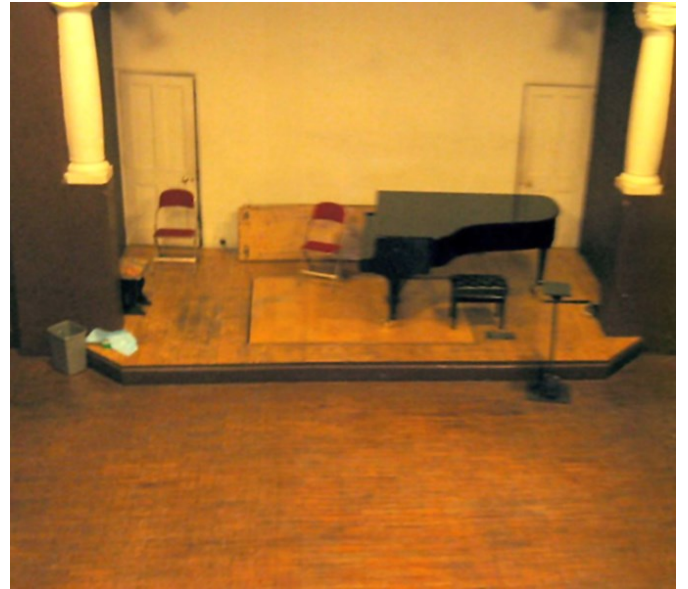

# Cosy Theatre

Tower Hamlets | Ref 4101