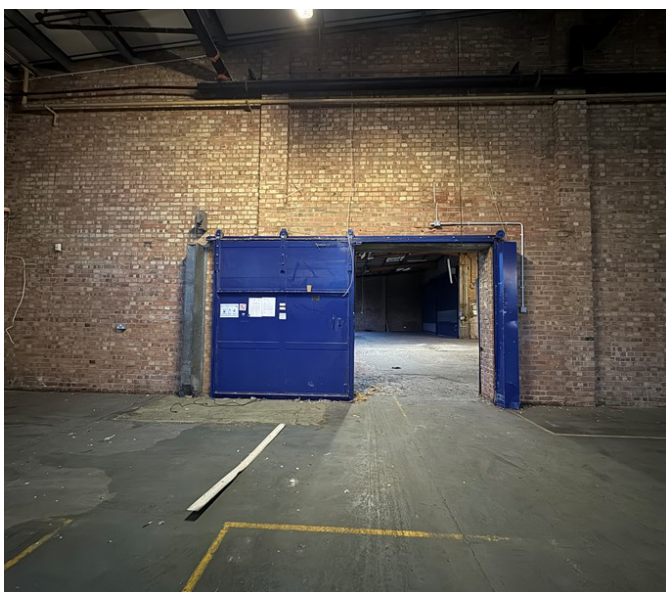

Industrial Warehouse in Lewisham

Lewisham | Ref 35109

Industrial Warehouse in Lewisham

Lewisham | Ref 35109

Industrial Warehouse in Lewisham

Lewisham | Ref 35109

Industrial Warehouse in Lewisham

Lewisham | Ref 35109