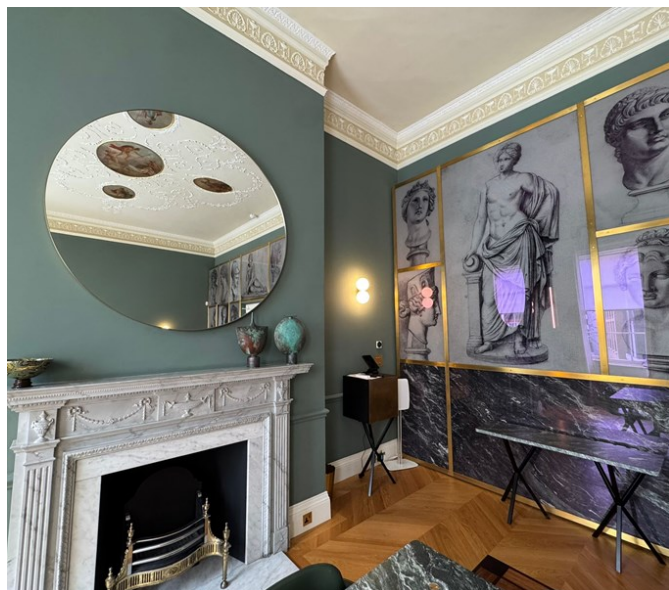

Georgian-style townhouse

Westminster | Ref 35084

Georgian-style townhouse

Westminster | Ref 35084

Georgian-style townhouse

Westminster | Ref 35084

Join. Connect. Create.

Georgian-style townhouse