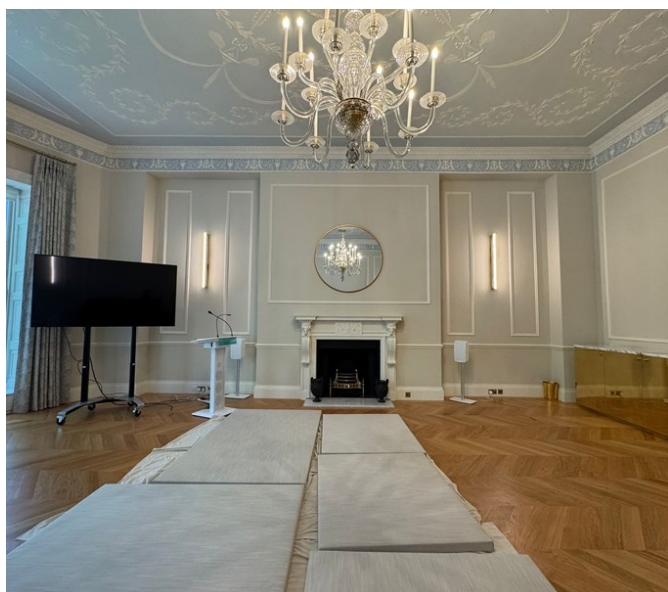

Georgian-style townhouse

Westminster | Ref 35084