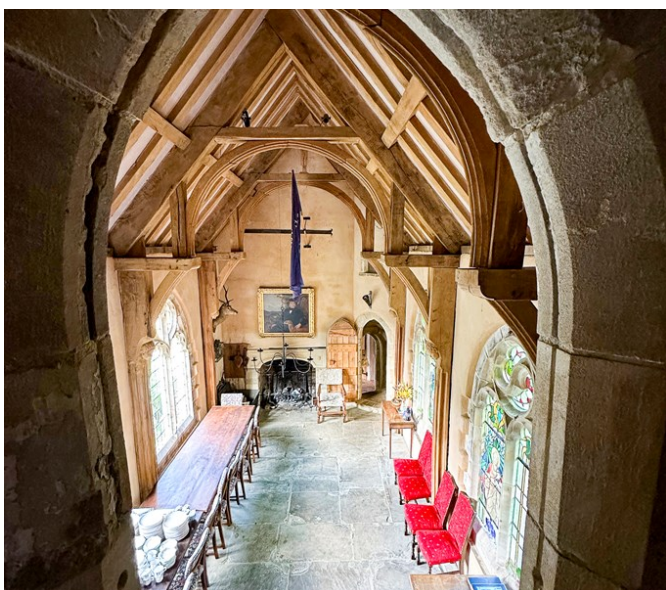

Sussex Medieval Moated Castle

East Sussex | Ref 35082