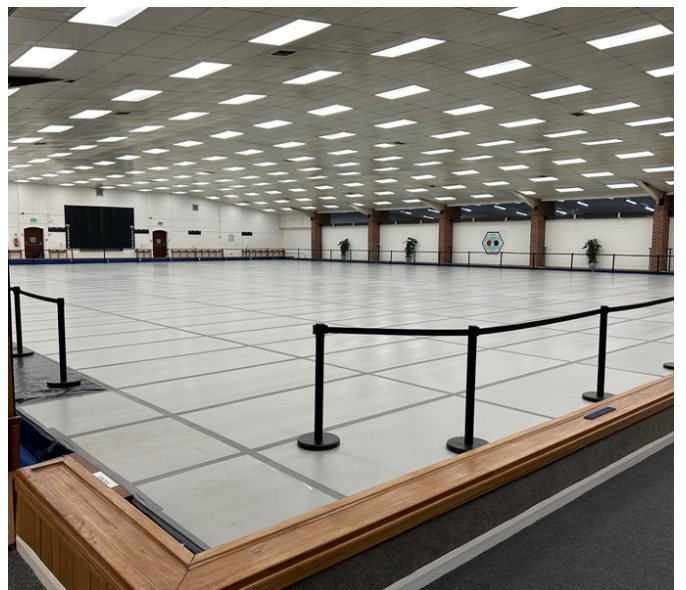

Cambridge Crowd Holding Events Space

Cambridgeshire | Ref 33250

Cambridge Crowd Holding Events Space

Cambridgeshire | Ref 33250