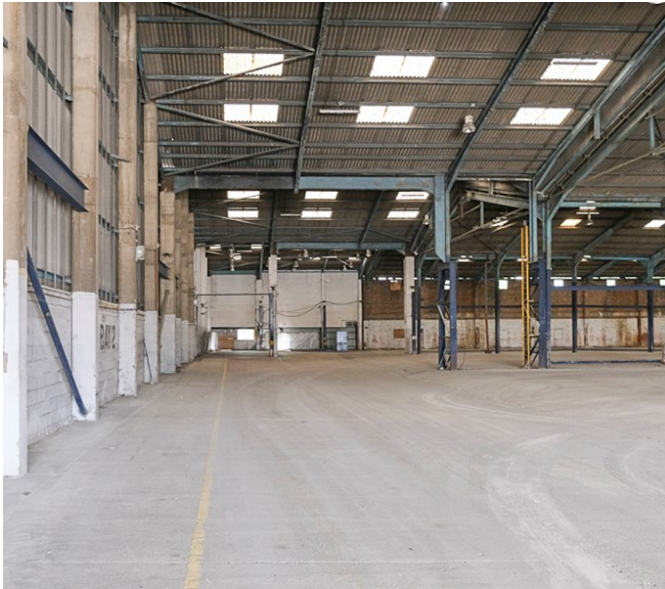

Silver Base: Wasteland, Warehouse, Office & Fit & Hub

Newham | Ref 33224

Join. Connect. Create.