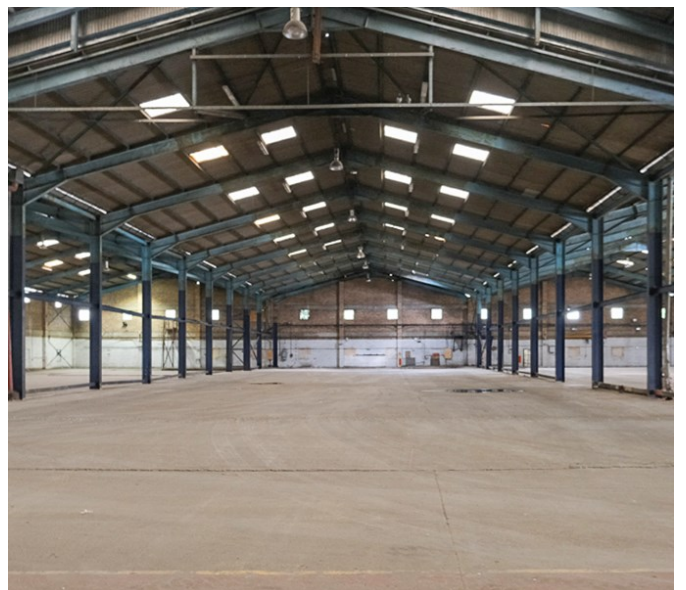

Silver Base: Wasteland, Warehouse, Office & Fit Out Base

Newham | Ref 33224

Silver Base: Wasteland, Warehouse, Office & Fit & Hub

Newham | Ref 33224

Join. Connect. Create.

Silver Base: Wasteland, Warehouse, Office & Fit & Hub

Newham | Ref 33224

Join. Connect. Create.

Silver Base: Wasteland, Warehouse, Office & Fit & Hub

Newham | Ref 33224

Join. Connect. Create.

Silver Base: Wasteland, Warehouse, Office & **Fit/Hub**

Newham | Ref 33224

Join. Connect. Create.

Silver Base: Wasteland, Warehouse, Office & **Fit Base** **HUB**

Newham | Ref 33224

Join. Connect. Create.