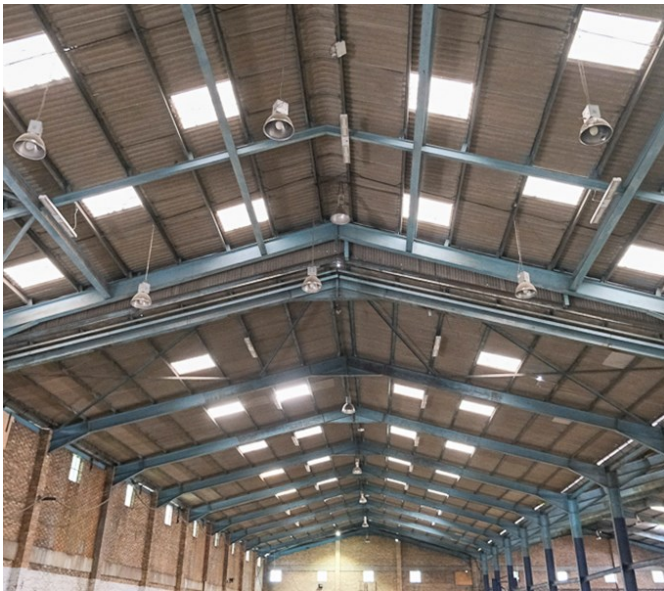

Silver Base: Wasteland, Warehouse, Office & Fit & Hub

Newham | Ref 33224

Join. Connect. Create.