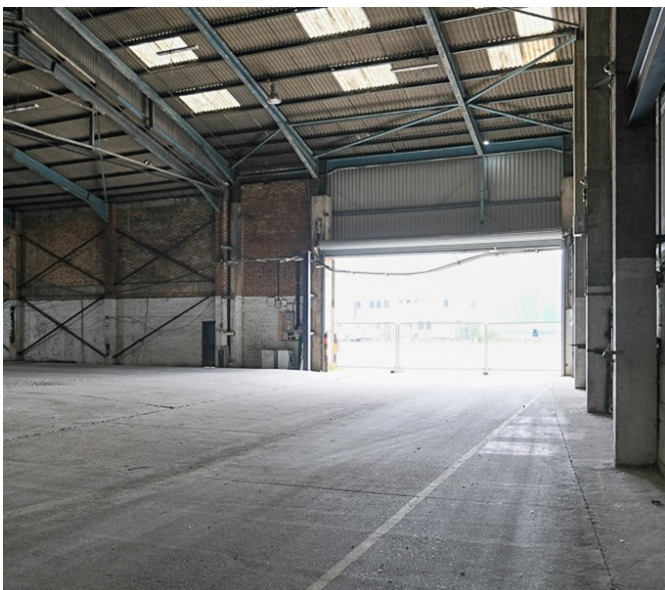

Silver Base: Wasteland, Warehouse, Office & Fit & Hub

Newham | Ref 33224

Join. Connect. Create.