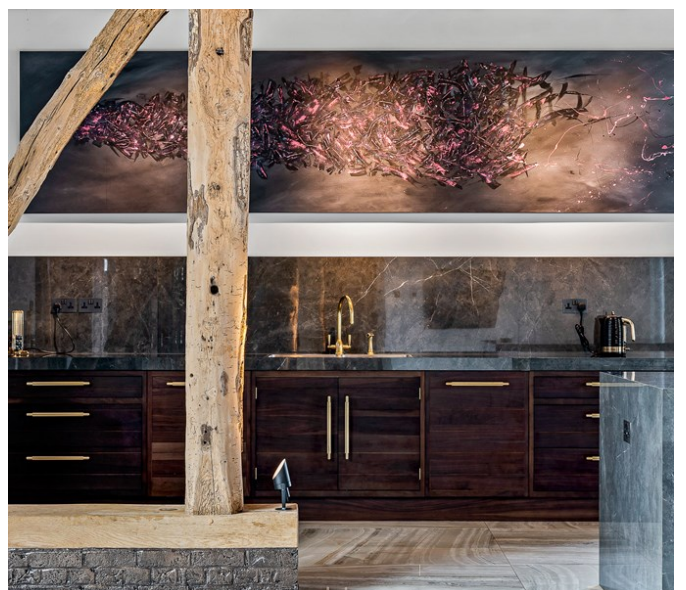

# Restored Meadow Barn

Hertfordshire | Ref 33209