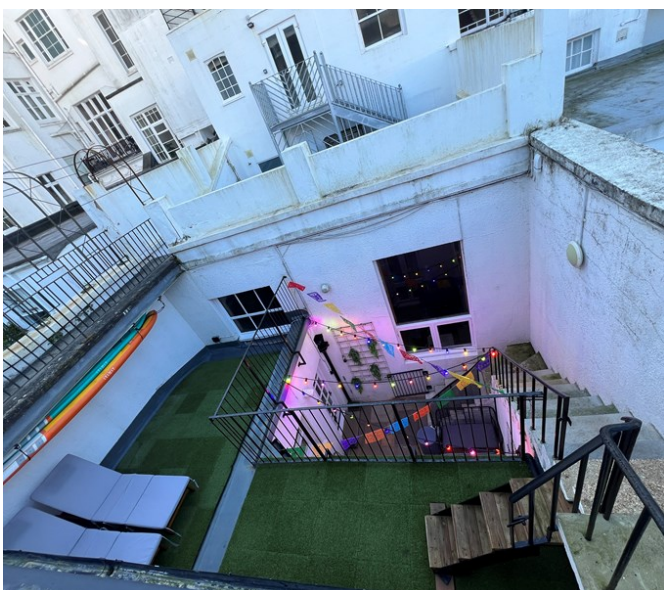

Neon Warehouse

East Sussex | Ref 33121