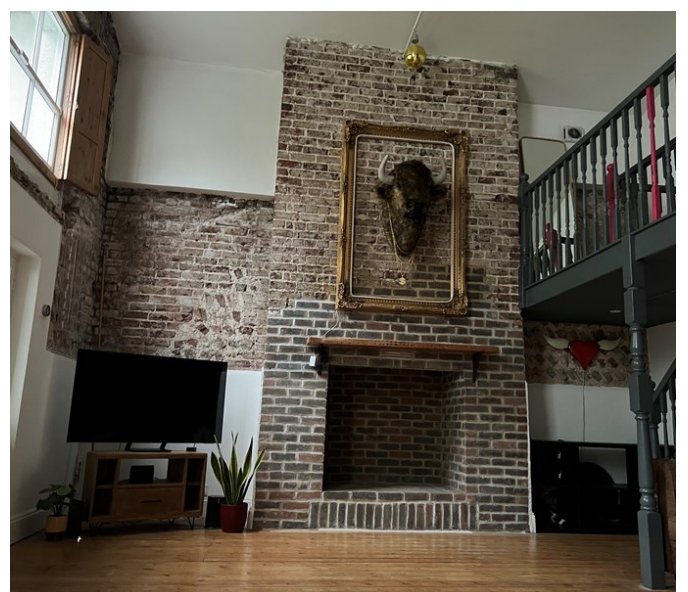

# Neon Warehouse

East Sussex | Ref 33121