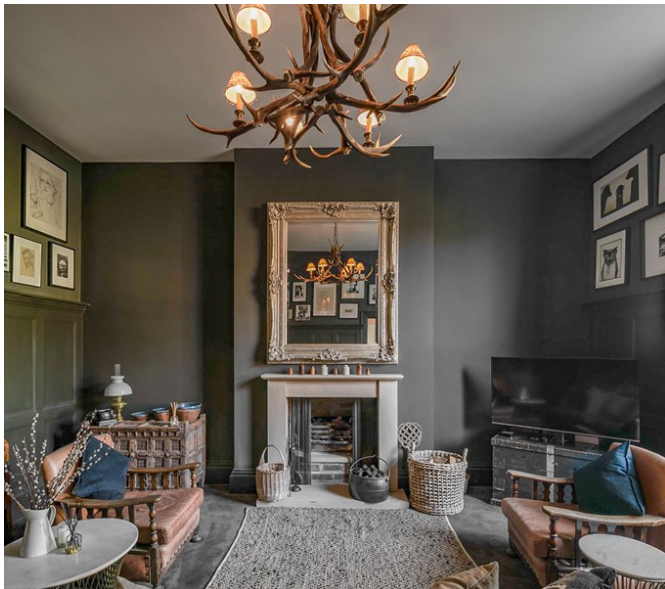

Modernised Period Home with Vaulted Ceiling

Join. Connect. Create.

Modernised Period Home with Vaulted Ceiling

West Midlands | Ref 33077

Join. Connect. Create.

Modernised Period Home with Vaulted Ceiling

Join. Connect. Create.