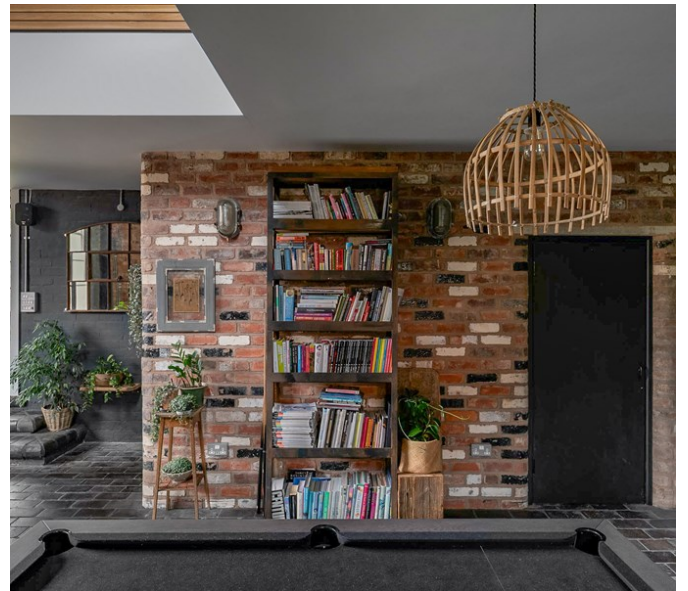

Modernised Period Home with Vaulted Ceiling

Join. Connect. Create.

Modernised Period Home with Vaulted Ceiling

West Midlands | Ref 33077

Join. Connect. Create.

Modernised Period Home with Vaulted Ceiling

Join. Connect. Create.