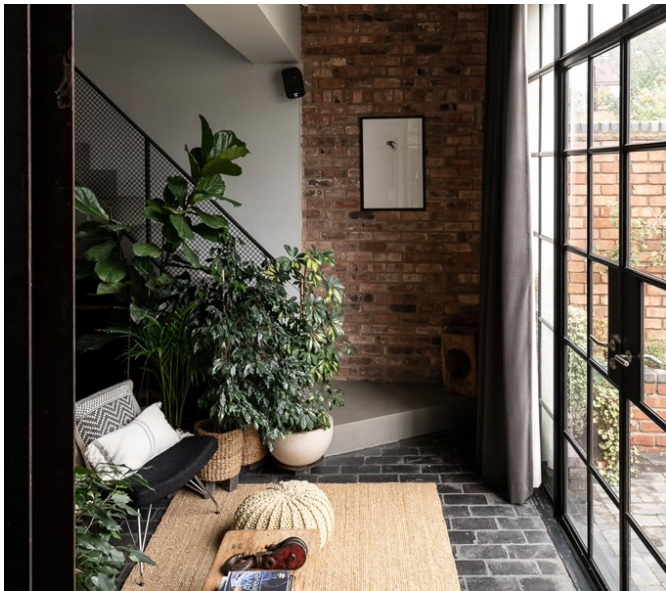

Modernised Period Home with Vaulted Ceiling

Join. Connect. Create.

Modernised Period Home with Vaulted Ceiling

West Midlands | Ref 33077

Join. Connect. Create.

Modernised Period Home with Vaulted Ceiling

Join. Connect. Create.