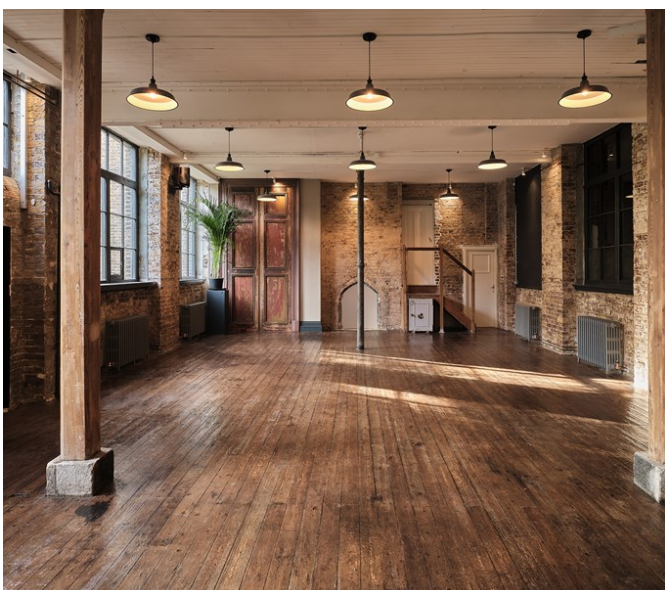

Neo-Gothic Period Studio

Tower Hamlets | Ref 33063

Neo-Gothic Period Studio

Tower Hamlets | Ref 33063

Neo-Gothic Period Studio

Tower Hamlets | Ref 33063

Neo-Gothic Period Studio

Tower Hamlets | Ref 33063