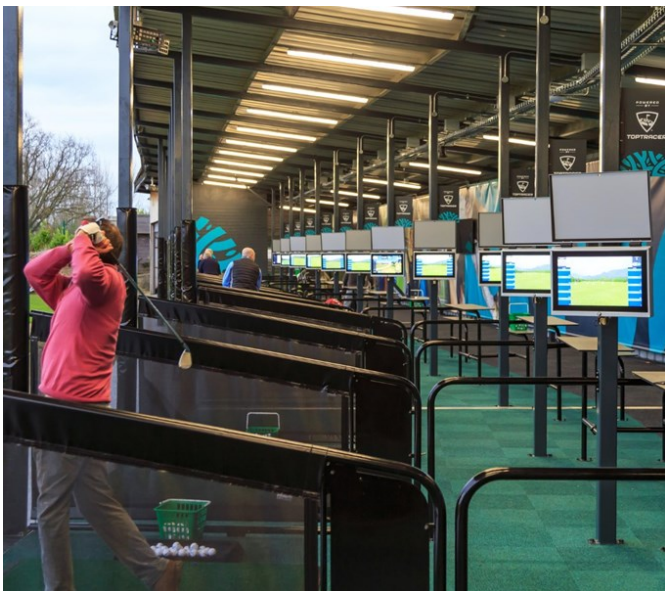

# Golf Course and Unit Base Parking

Hertfordshire | Ref 33062