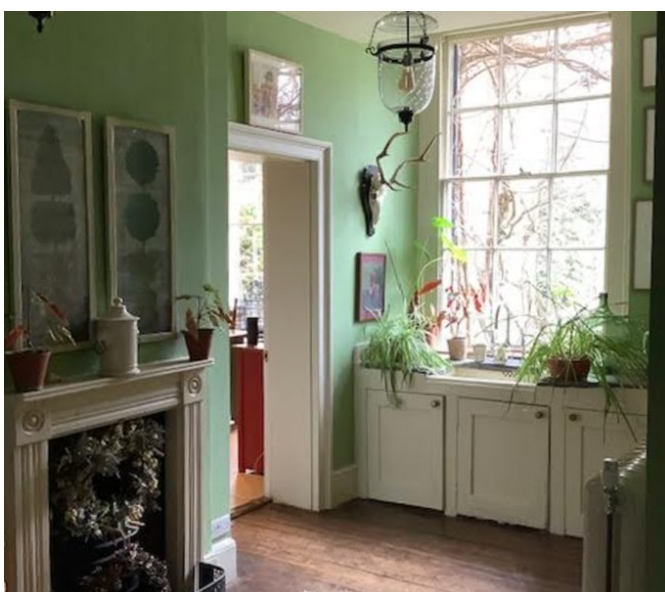

Georgian Rectory

West Sussex | Ref 33061

Georgian Rectory

West Sussex | Ref 33061

Georgian Rectory

West Sussex | Ref 33061

Georgian Rectory

West Sussex | Ref 33061