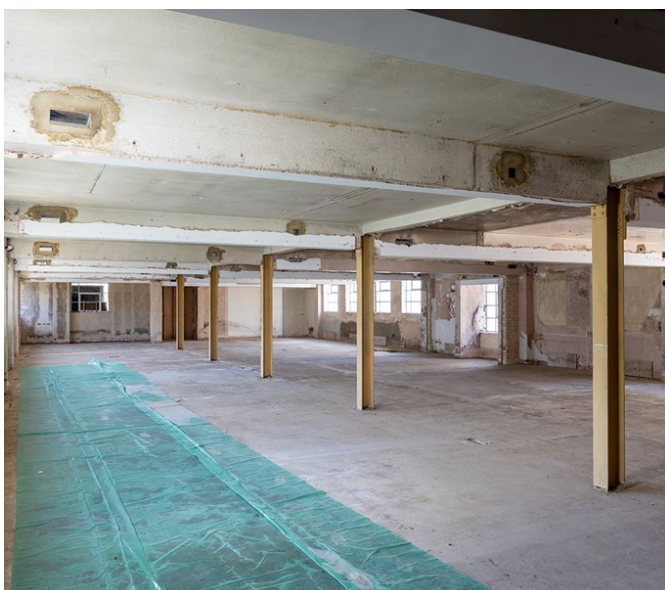

Derelict Building with Art Deco Reception

Ealing | Ref 33060

Derelict Building with Art Deco Reception

Ealing | Ref 33060

Derelict Building with Art Deco Reception

Ealing | Ref 33060

Derelict Building with Art Deco Reception