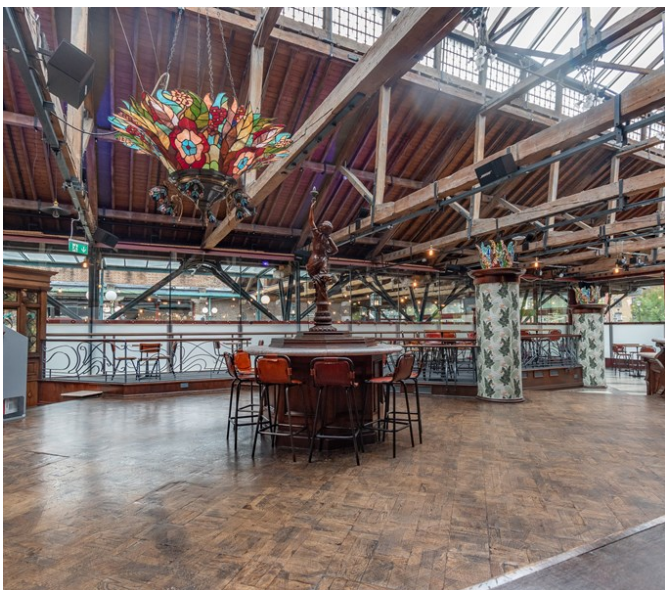

Wooden-beam Bar with Stained Glass Windows

Tower Hamlets | Ref 33051

Wooden-beam Bar with Stained Glass Windows

Tower Hamlets | Ref 33051

Wooden-beam Bar with Stained Glass Windows

Tower Hamlets | Ref 33051

FILMHUB
Join. Connect. Create.

Wooden-beam Bar with Stained Glass Windows

Tower Hamlets | Ref 33051

Wooden-beam Bar with Stained Glass Windows

Tower Hamlets | Ref 33051