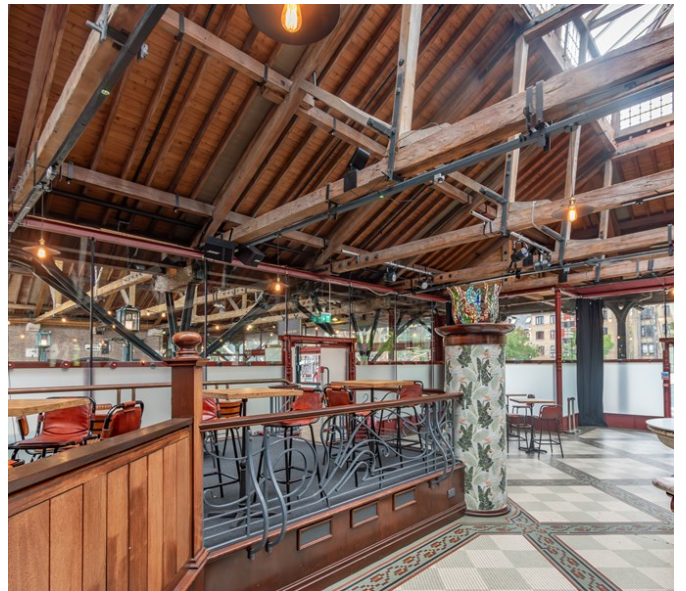

Wooden-beam Bar with Stained Glass Windows

Tower Hamlets | Ref 33051

Wooden-beam Bar with Stained Glass Windows

Tower Hamlets | Ref 33051

Wooden-beam Bar with Stained Glass Windows

Tower Hamlets | Ref 33051

FILMHUB
Join. Connect. Create.

Wooden-beam Bar with Stained Glass Windows

Tower Hamlets | Ref 33051

Wooden-beam Bar with Stained Glass Windows

Tower Hamlets | Ref 33051