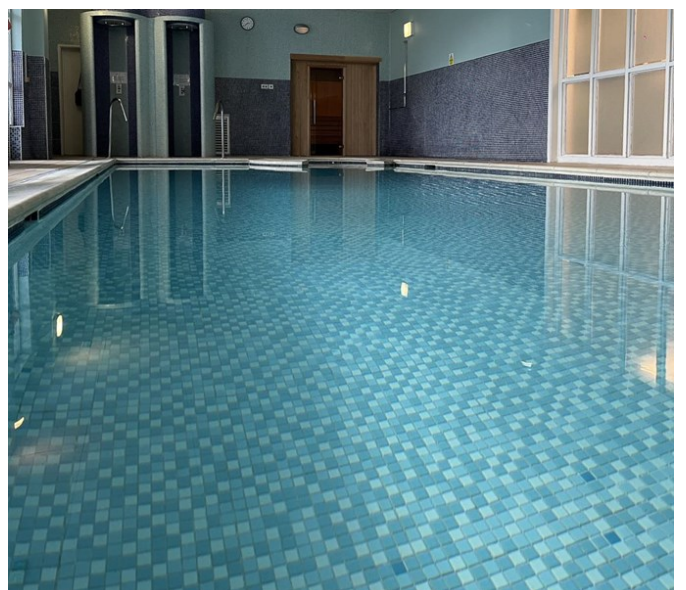

Luxury Turreted Fantasy Castle

Scottish Borders | Ref 33025