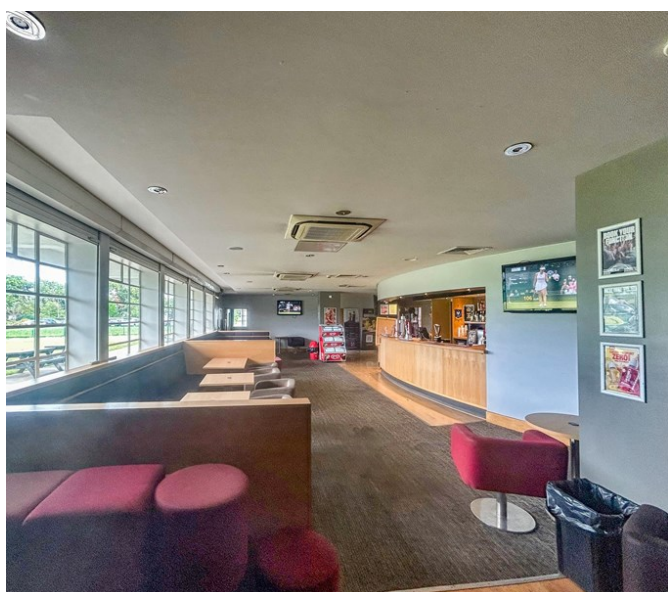

# Goals Gillette Corner

Hounslow | Ref 32904