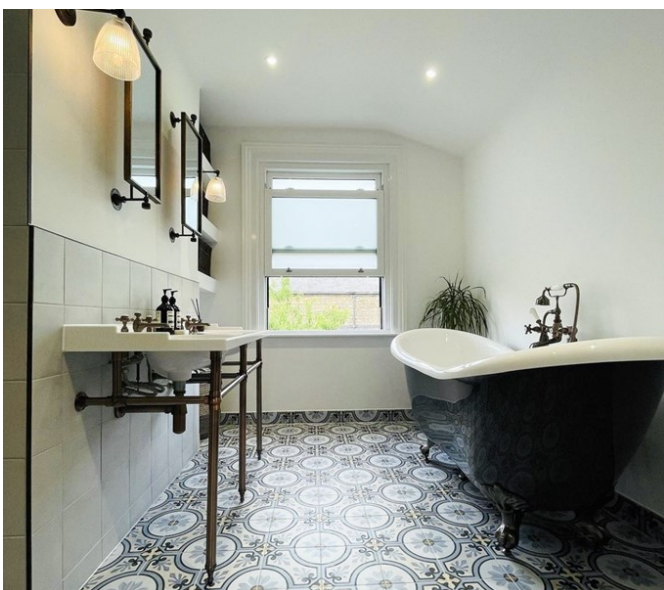

Brockley Victorian Home

Lewisham | Ref 32841

Brockley Victorian Home

Lewisham | Ref 32841

Brockley Victorian Home
Lewisham | Ref 32841