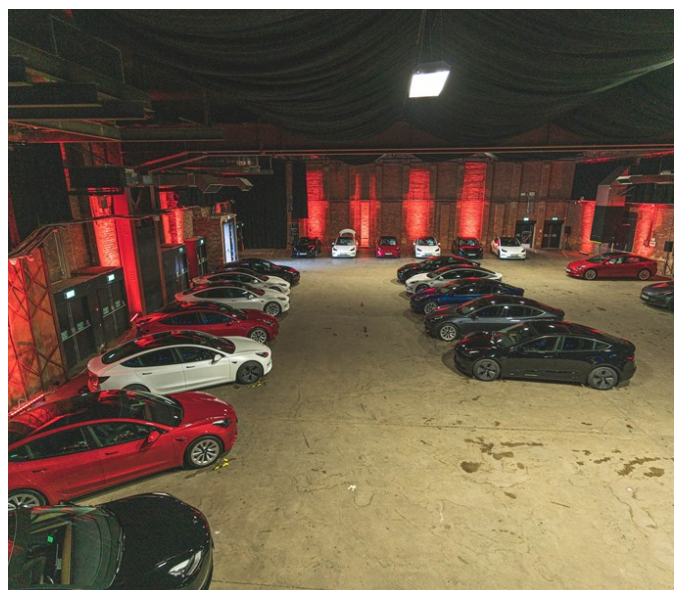

Event Warehouse

Greater Manchester | Ref 32815

otton Sheds: Ground Floor Plan

ays

ment Level

Tobacco Stores

Event Warehouse
Greater Manchester | Ref 32815