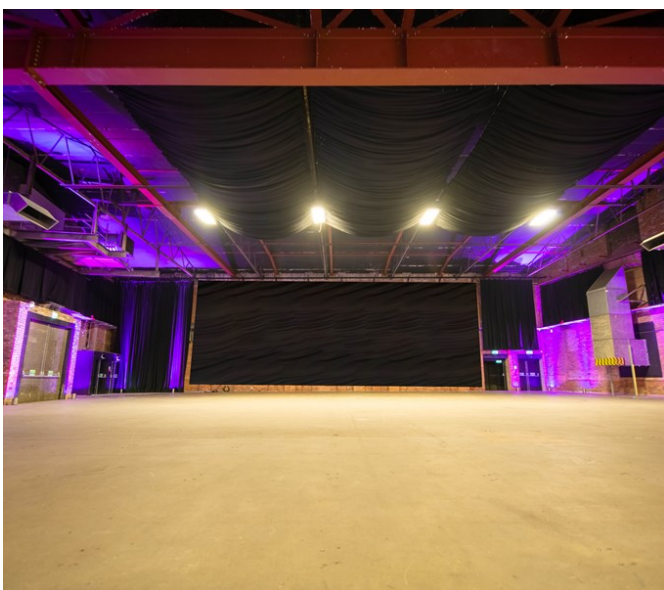

Event Warehouse

Greater Manchester | Ref 32815

otton Sheds: Ground Floor Plan

ays

ment Level

Tobacco Stores

Event Warehouse
Greater Manchester | Ref 32815