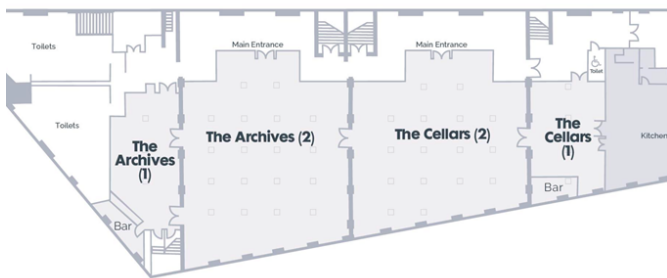

Event Warehouse

Greater Manchester | Ref 32815

otton Sheds: Ground Floor Plan

ays

ment Level

Tobacco Stores

Event Warehouse
Greater Manchester | Ref 32815