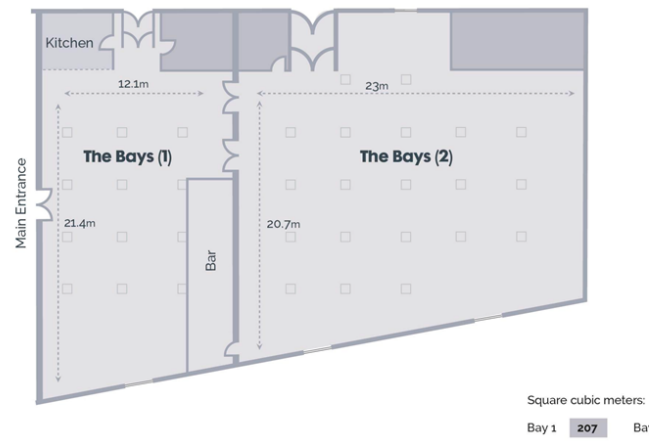

Event Warehouse

Greater Manchester | Ref 32815

otton Sheds: Ground Floor Plan

ays

ment Level

Tobacco Stores

Event Warehouse
Greater Manchester | Ref 32815