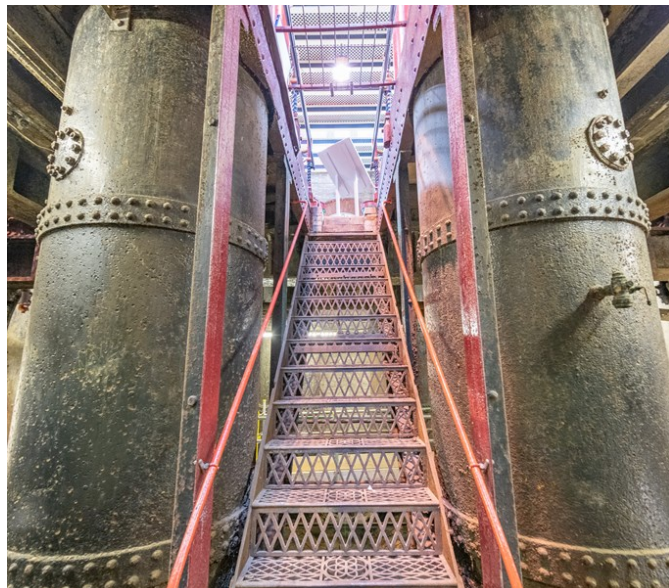

Victorian Pumping Station

Bexley | Ref 32779

Victorian Pumping Station

Bexley | Ref 32779

Victorian Pumping Station

Bexley | Ref 32779

Victorian Pumping Station

Bexley | Ref 32779

Victorian Pumping Station

Bexley | Ref 32779

Victorian Pumping Station

Bexley | Ref 32779