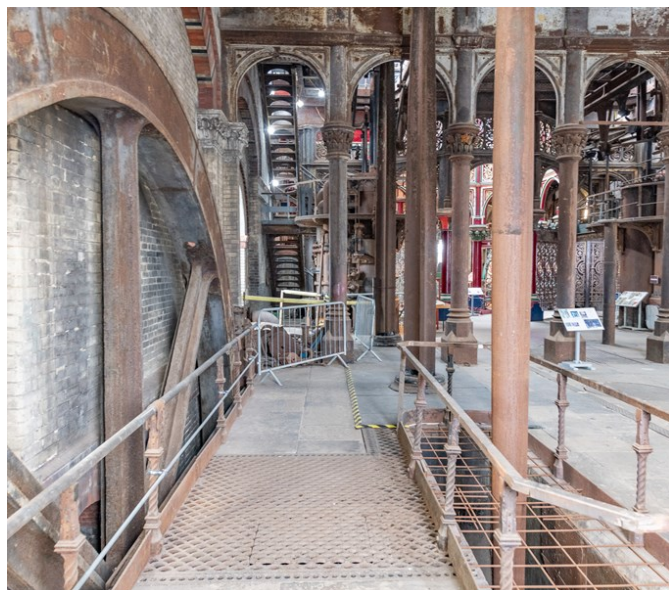

Victorian Pumping Station

Bexley | Ref 32779

Victorian Pumping Station

Bexley | Ref 32779

Victorian Pumping Station

Bexley | Ref 32779

Victorian Pumping Station

Bexley | Ref 32779