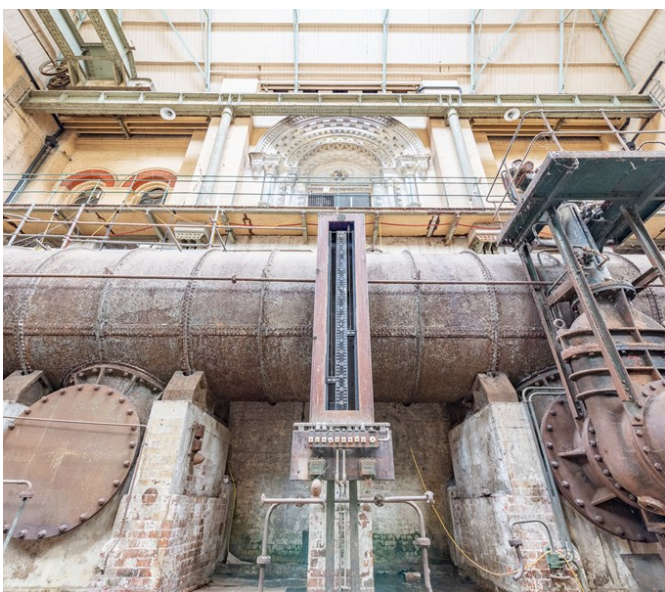

Victorian Pumping Station

Bexley | Ref 32779

Victorian Pumping Station

Bexley | Ref 32779

Victorian Pumping Station

Bexley | Ref 32779

Victorian Pumping Station

Bexley | Ref 32779

Victorian Pumping Station

Bexley | Ref 32779

Victorian Pumping Station

Bexley | Ref 32779