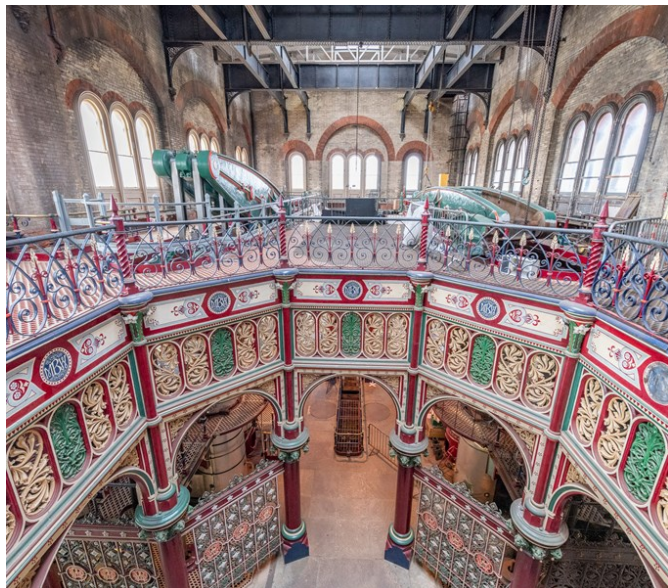

Victorian Pumping Station

Bexley | Ref 32779

Victorian Pumping Station

Bexley | Ref 32779

Victorian Pumping Station

Bexley | Ref 32779

Victorian Pumping Station

Bexley | Ref 32779