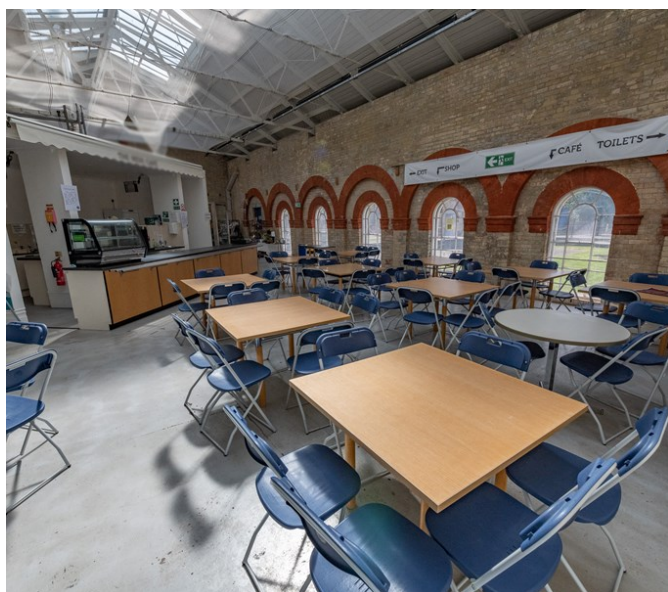

Victorian Pumping Station

Bexley | Ref 32779