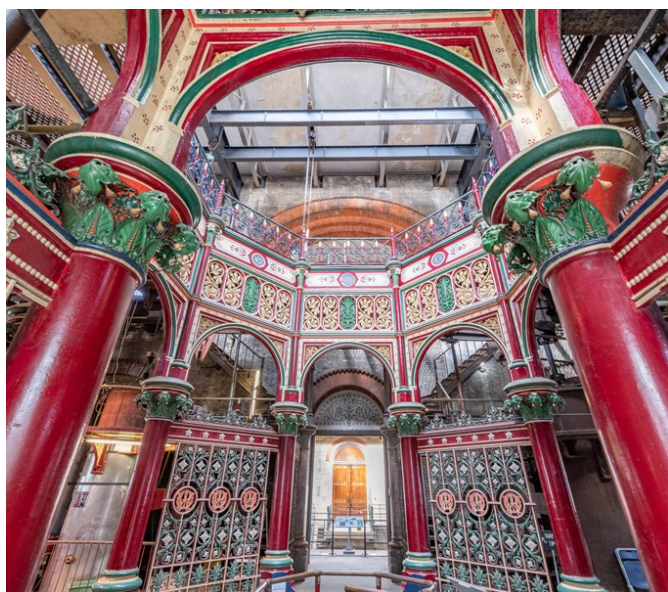

Victorian Pumping Station

Bexley | Ref 32779

Victorian Pumping Station

Bexley | Ref 32779

Victorian Pumping Station

Bexley | Ref 32779

Victorian Pumping Station

Bexley | Ref 32779