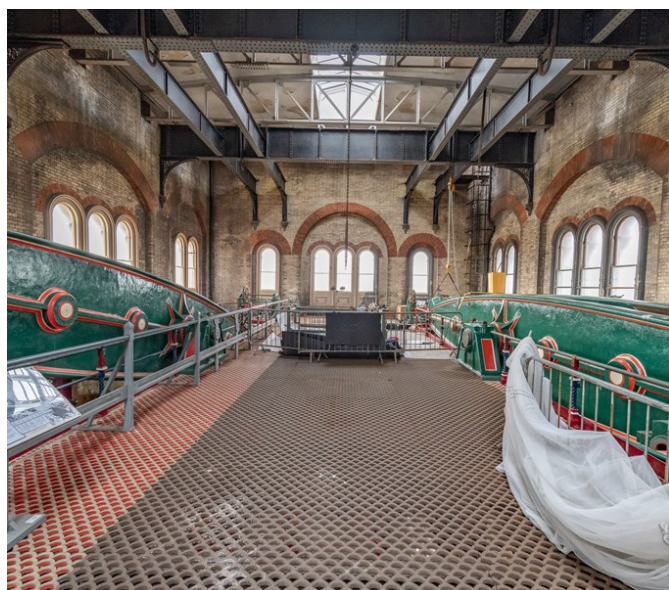

Victorian Pumping Station

Bexley | Ref 32779