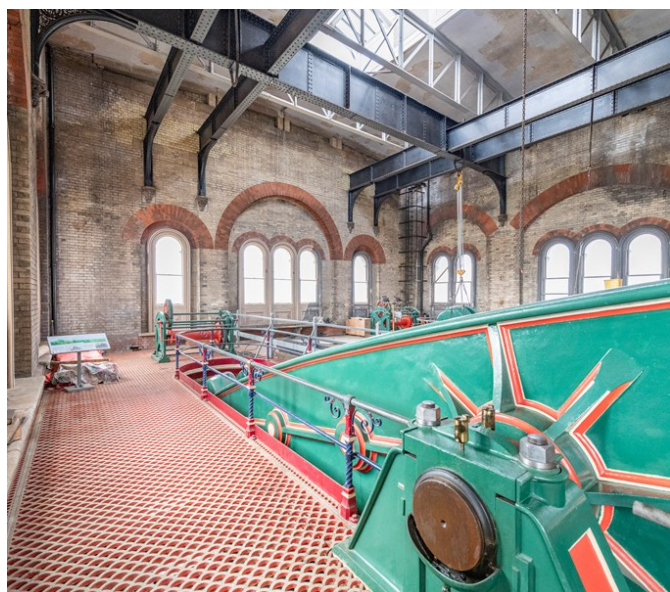

Victorian Pumping Station

Bexley | Ref 32779