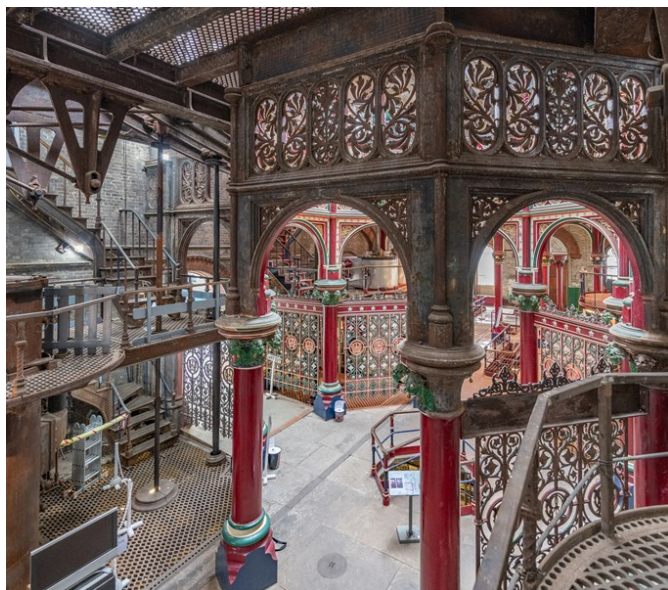

Victorian Pumping Station

Bexley | Ref 32779

Victorian Pumping Station

Bexley | Ref 32779

Victorian Pumping Station

Bexley | Ref 32779

Victorian Pumping Station

Bexley | Ref 32779