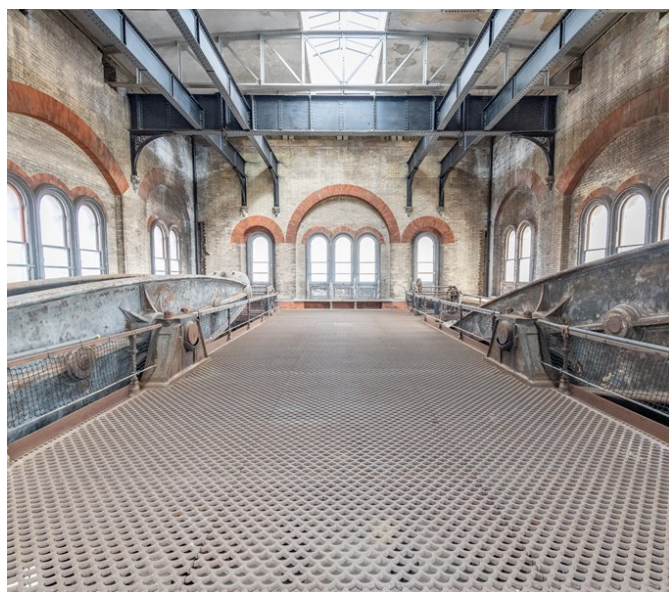

Victorian Pumping Station

Bexley | Ref 32779

Victorian Pumping Station

Bexley | Ref 32779

Victorian Pumping Station

Bexley | Ref 32779

Victorian Pumping Station

Bexley | Ref 32779