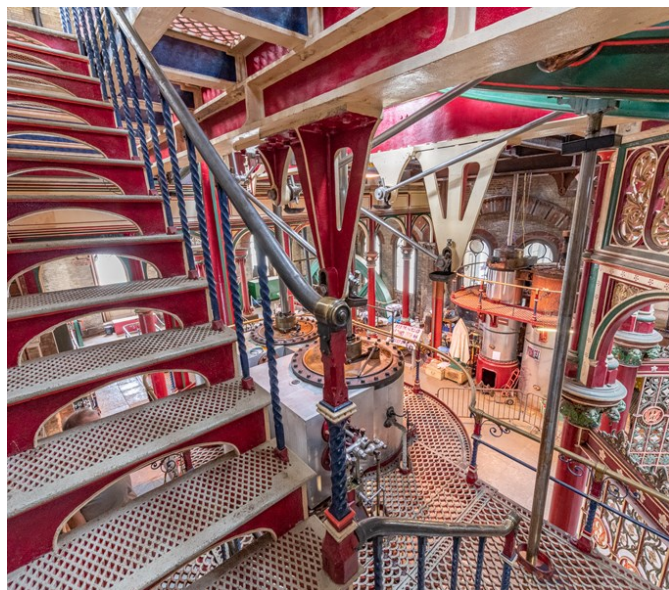

Victorian Pumping Station

Bexley | Ref 32779