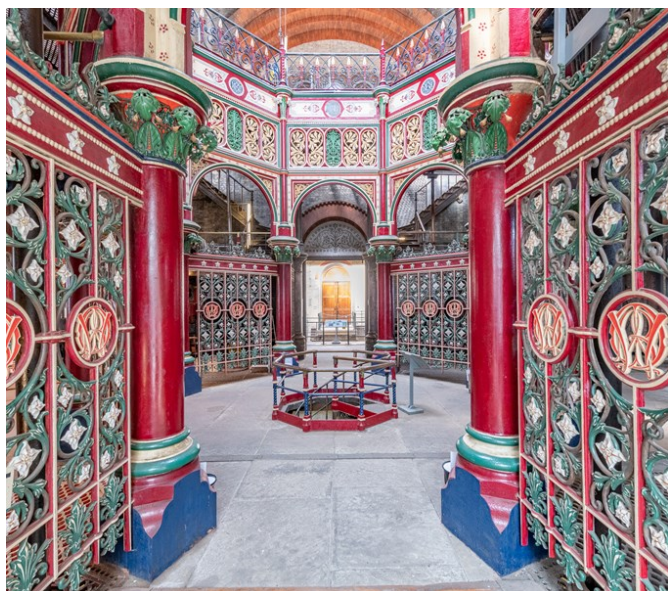

Victorian Pumping Station

Bexley | Ref 32779

Victorian Pumping Station

Bexley | Ref 32779

Victorian Pumping Station

Bexley | Ref 32779

Victorian Pumping Station

Bexley | Ref 32779