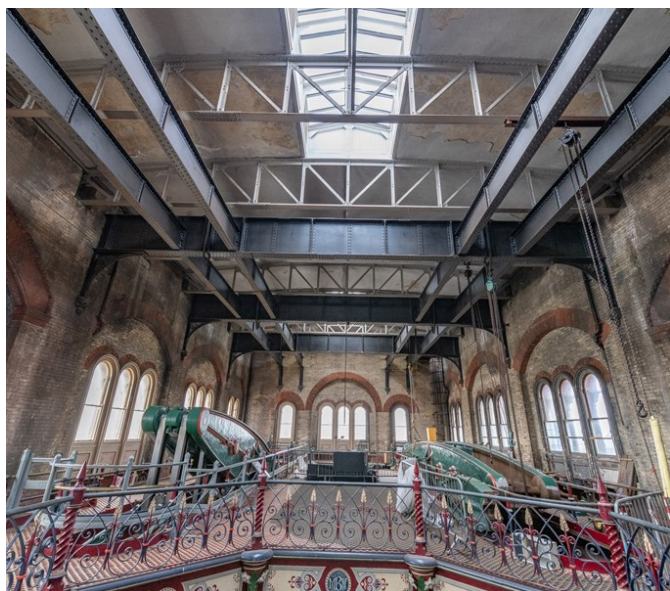

Victorian Pumping Station

Bexley | Ref 32779

Victorian Pumping Station

Bexley | Ref 32779

Victorian Pumping Station

Bexley | Ref 32779

Victorian Pumping Station

Bexley | Ref 32779