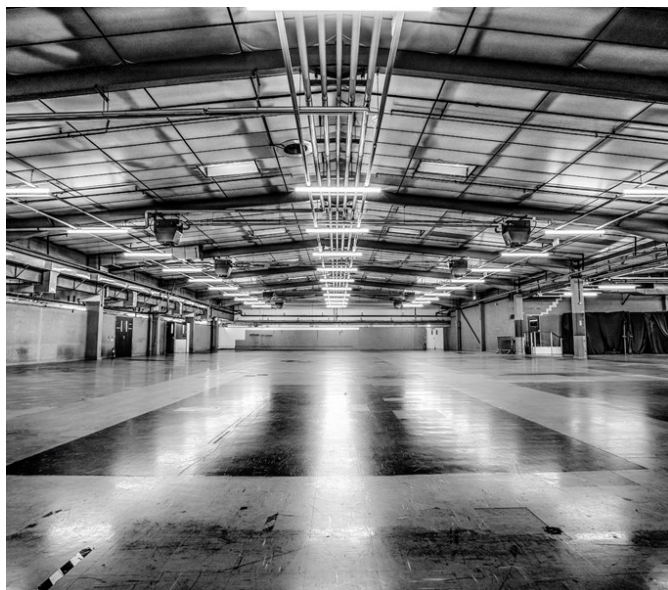

Bristol Warehouse and Industrial Space

Bristol | Ref 32767

Bristol Warehouse and Industrial Space

Bristol | Ref 32767

Bristol Warehouse and Industrial Space

Bristol | Ref 32767