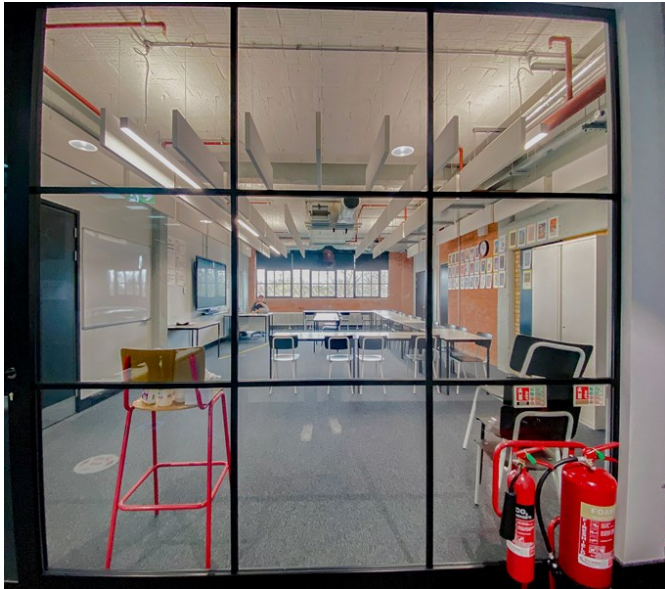

London Screen Academy: Film Studio

Islington | Ref 32750