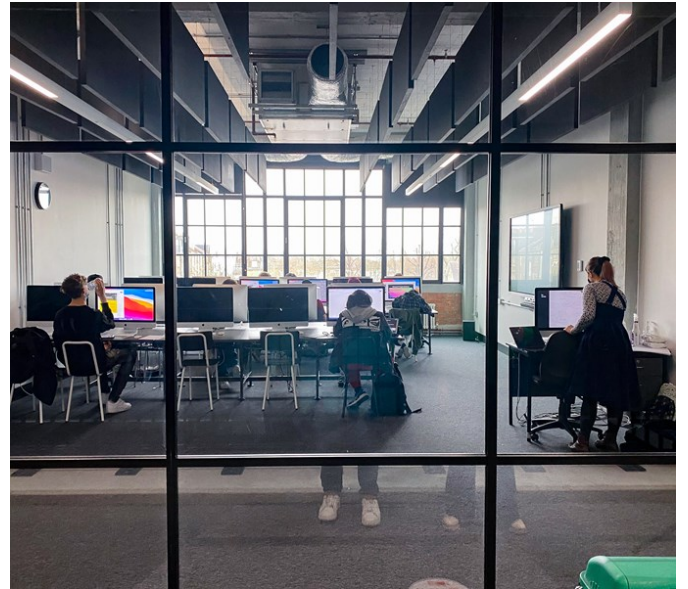

London Screen Academy: Film Studio

Islington | Ref 32750