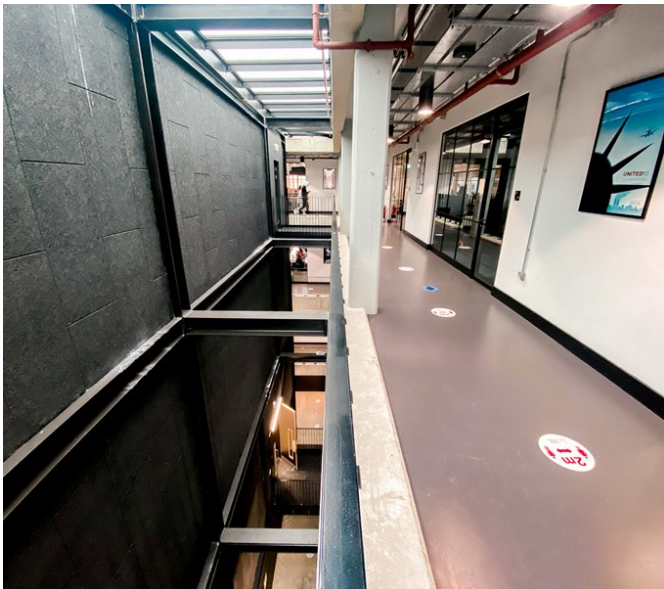

London Screen Academy: Film Studio

Islington | Ref 32750