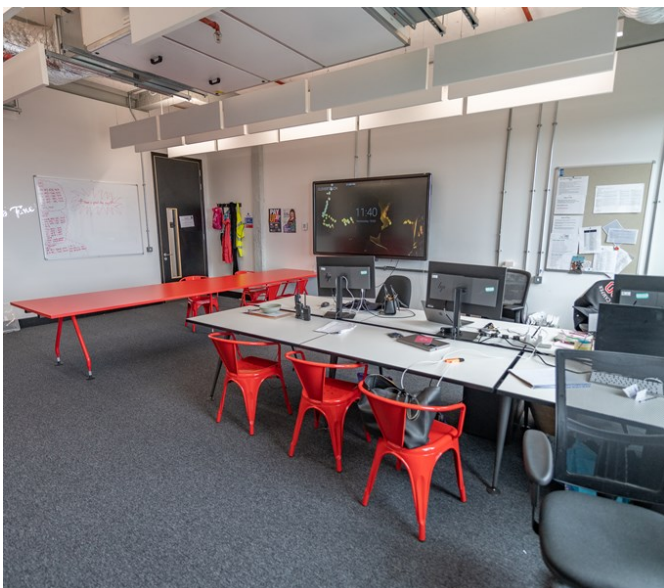

London Screen Academy: Film Studio

Islington | Ref 32750