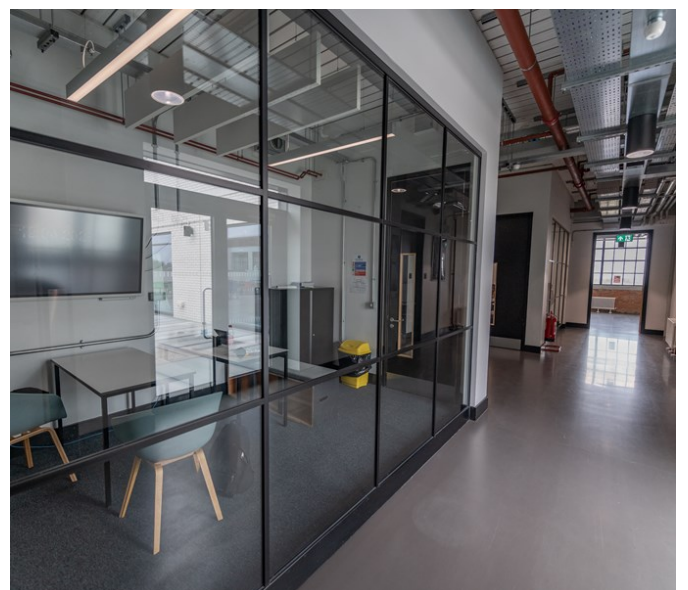

London Screen Academy: Film Studio

Islington | Ref 32750