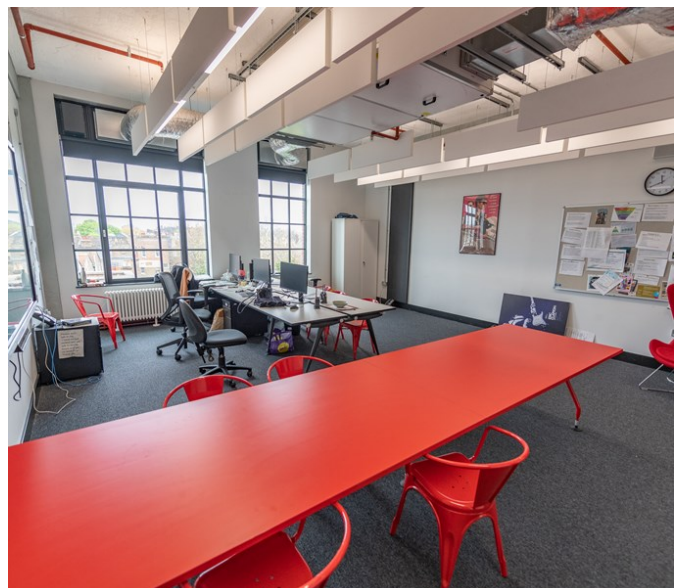

London Screen Academy: Film Studio

Islington | Ref 32750