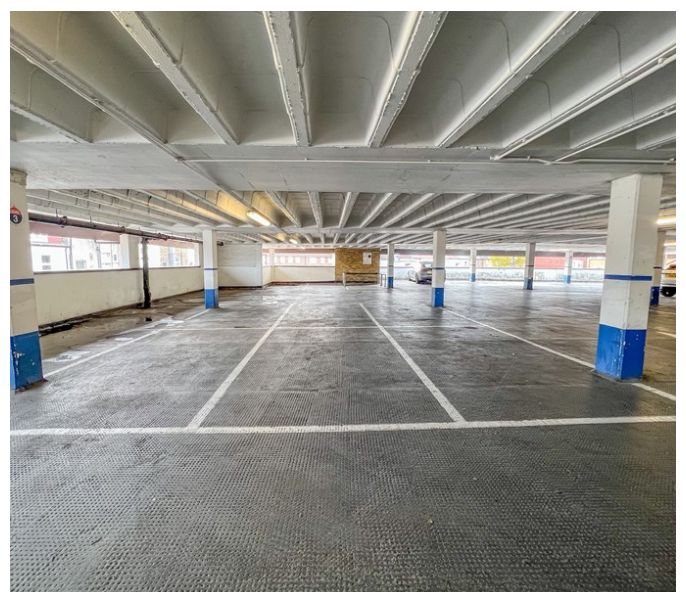

Colourful Empty Multi-storey Carpark

Bromley | Ref 32727

Colourful Empty Multi-storey Carpark

Bromley | Ref 32727

Colourful Empty Multi-storey Carpark

Bromley | Ref 32727

Colourful Empty Multi-storey Carpark

Bromley | Ref 32727

Colourful Empty Multi-storey Carpark

Bromley | Ref 32727

Colourful Empty Multi-storey Carpark

Bromley | Ref 32727