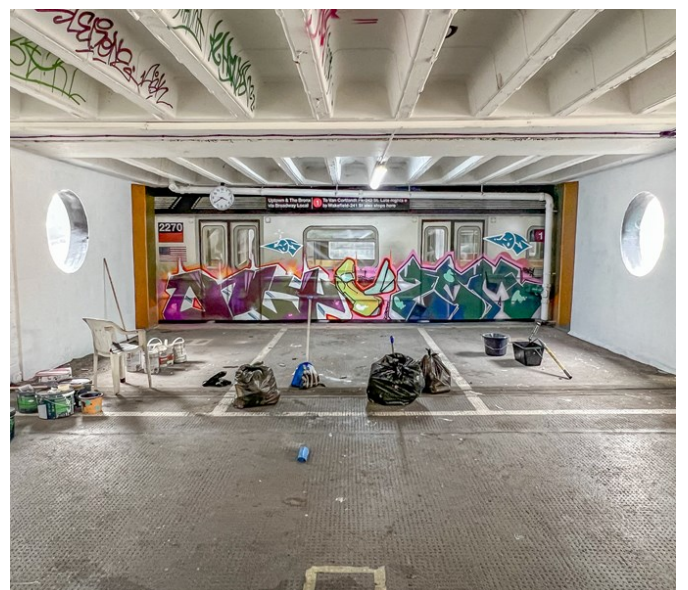

Colourful Empty Multi-storey Carpark

Bromley | Ref 32727

Colourful Empty Multi-storey Carpark

Bromley | Ref 32727

Colourful Empty Multi-storey Carpark

Bromley | Ref 32727

Colourful Empty Multi-storey Carpark