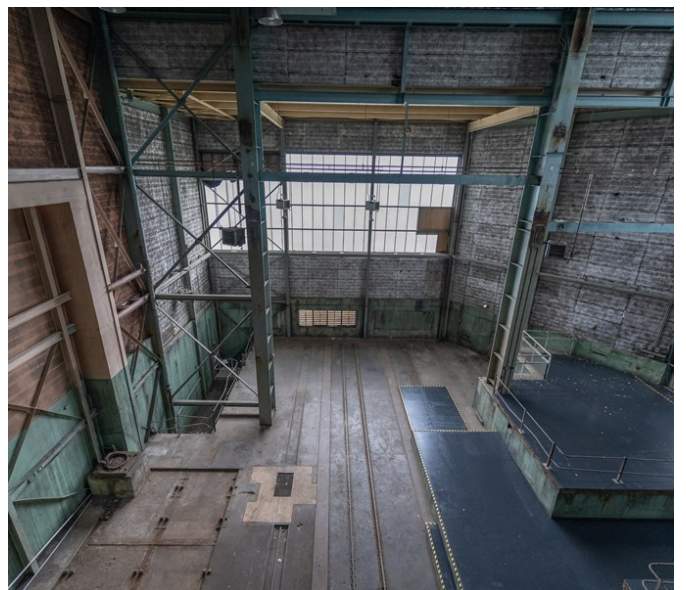

Industrial Facility, Control Rooms & Prod Office

Bedfordshire | Ref 32647