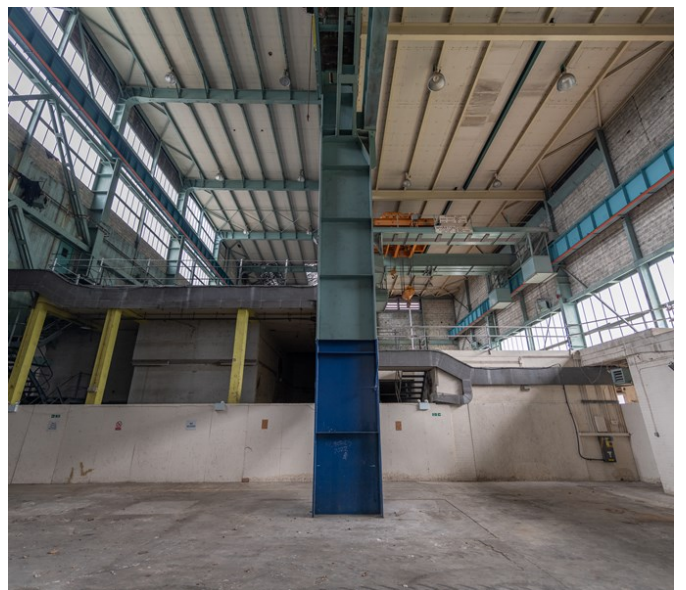

Industrial Facility, Control Rooms & Prod Office

Bedfordshire | Ref 32647

Industrial Facility, Control Rooms & Prod Office

Bedfordshire | Ref 32647

Industrial Facility, Control Rooms & Prod Office

Bedfordshire | Ref 32647