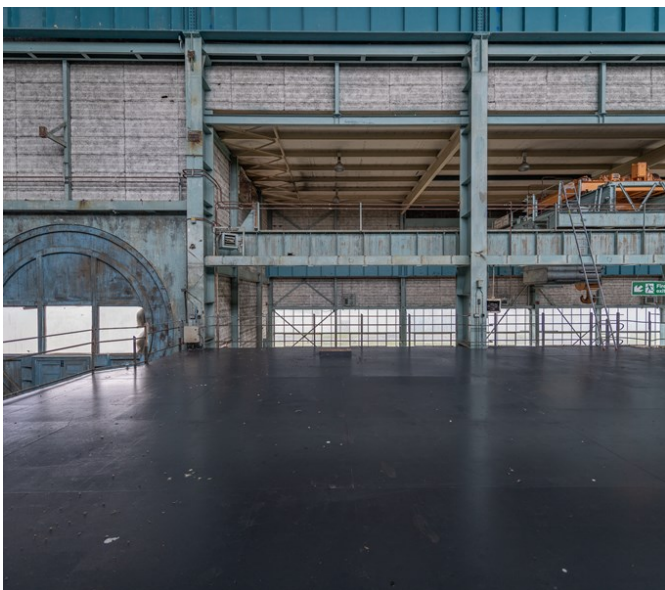

Industrial Facility, Control Rooms & Prod Office

Bedfordshire | Ref 32647

Industrial Facility, Control Rooms & Prod Office

Bedfordshire | Ref 32647

Industrial Facility, Control Rooms & Prod Office

Bedfordshire | Ref 32647