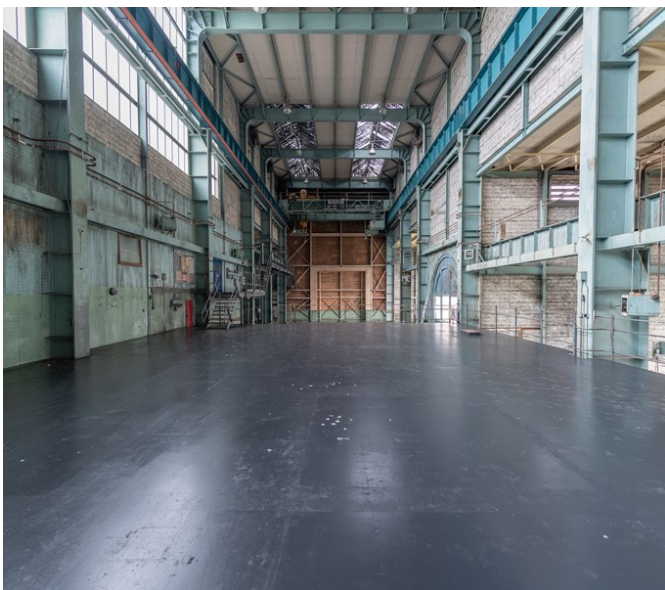

Industrial Facility, Control Rooms & Prod Office

Bedfordshire | Ref 32647