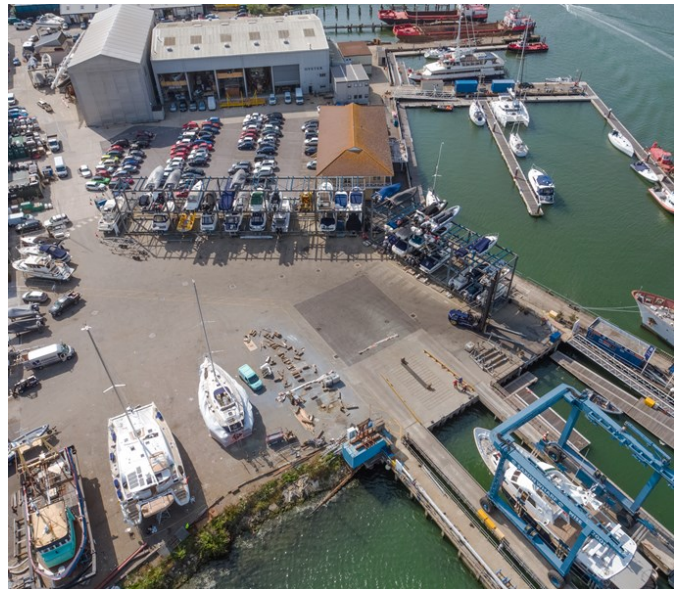

Big Boat South Coast Marina

Hampshire | Ref 32639

Big Boat South Coast Marina

Hampshire | Ref 32639

Big Boat South Coast Marina
Hampshire | Ref 32639