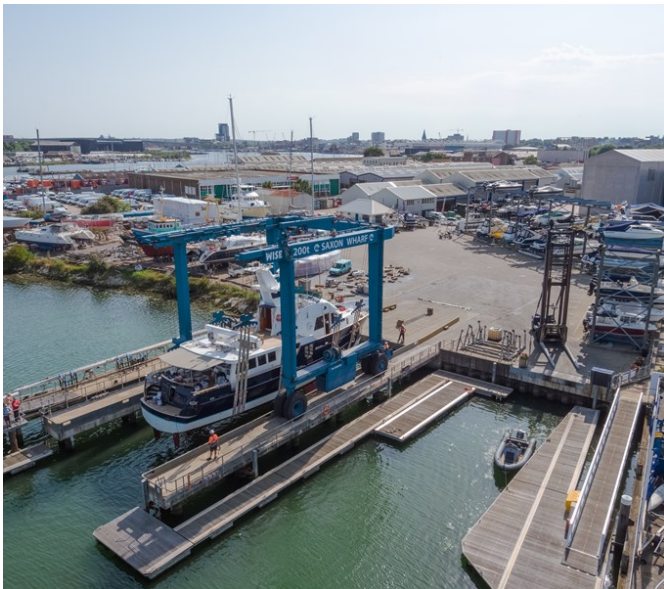

Big Boat South Coast Marina

Hampshire | Ref 32639

Big Boat South Coast Marina

Hampshire | Ref 32639

Big Boat South Coast Marina
Hampshire | Ref 32639