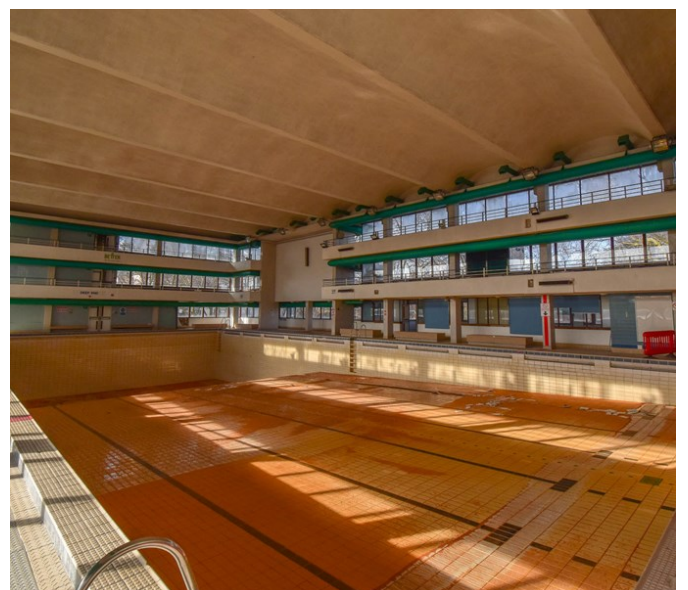

Derelict Leisure Centre

Tower Hamlets | Ref 32600

Derelict Leisure Centre

Tower Hamlets | Ref 32600

Derelict Leisure Centre

Tower Hamlets | Ref 32600

Derelict Leisure Centre

Tower Hamlets | Ref 32600