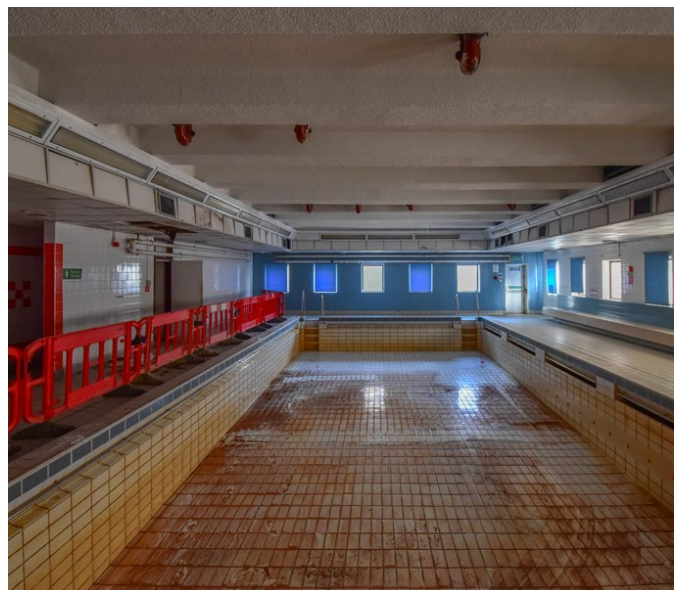

Derelict Leisure Centre

Tower Hamlets | Ref 32600

Derelict Leisure Centre

Tower Hamlets | Ref 32600

Derelict Leisure Centre

Tower Hamlets | Ref 32600

Derelict Leisure Centre

Tower Hamlets | Ref 32600