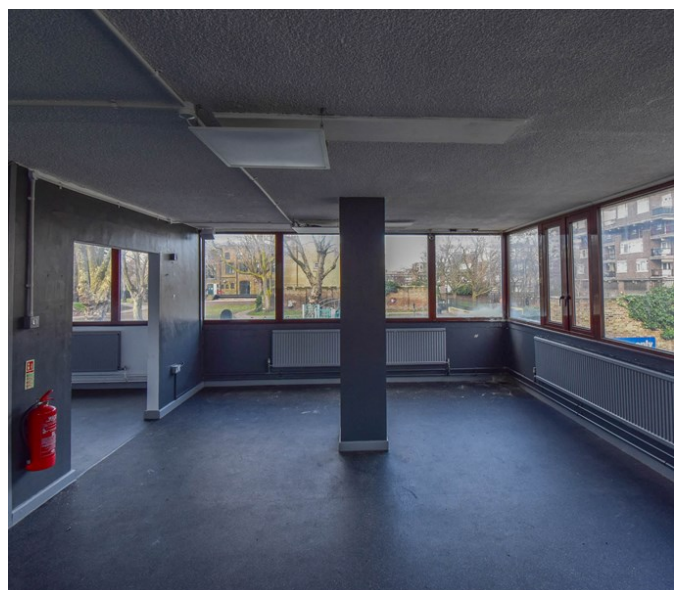

Derelict Leisure Centre

Tower Hamlets | Ref 32600

Derelict Leisure Centre

Tower Hamlets | Ref 32600

Derelict Leisure Centre

Tower Hamlets | Ref 32600

Derelict Leisure Centre

Tower Hamlets | Ref 32600