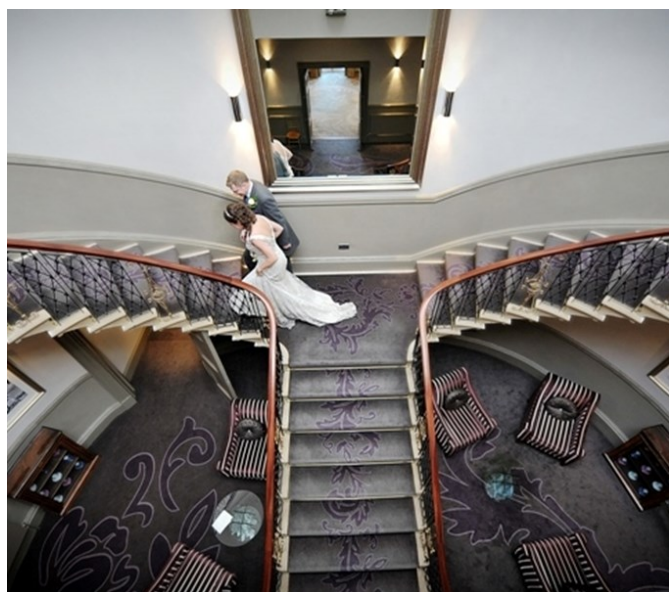

Yorkshire Mansion

North Yorkshire | Ref 32507

Yorkshire Mansion

North Yorkshire | Ref 32507