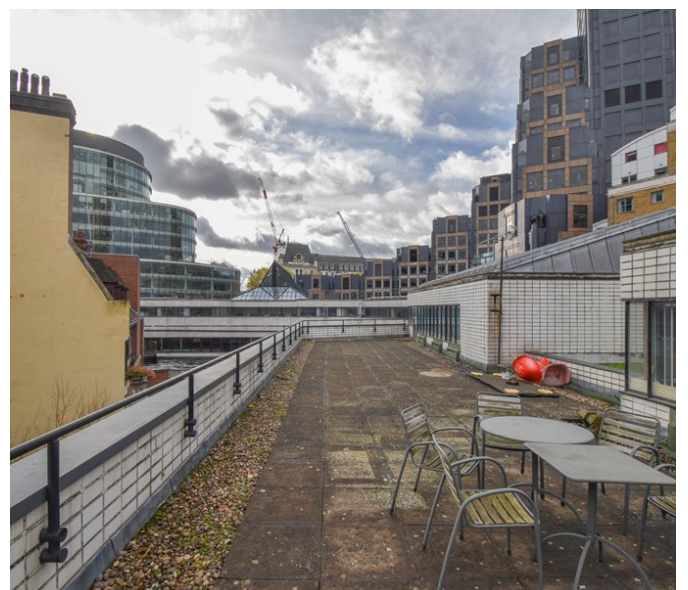

Barbican Rooftop

Southwark | Ref 32467

Barbican Rooftop

Southwark | Ref 32467

Barbican Rooftop

Southwark | Ref 32467