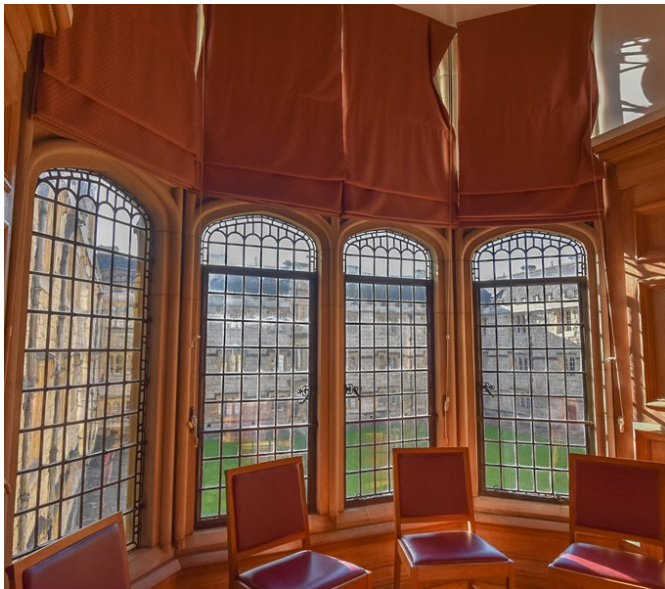

13th Century Period Dining Hall & Various Interiors

Oxfordshire | Ref 32456

13th Century Period Dining Hall & Various Interiors

Oxfordshire | Ref 32456

13th Century Period Dining Hall & Various Interiors

Oxfordshire | Ref 32456