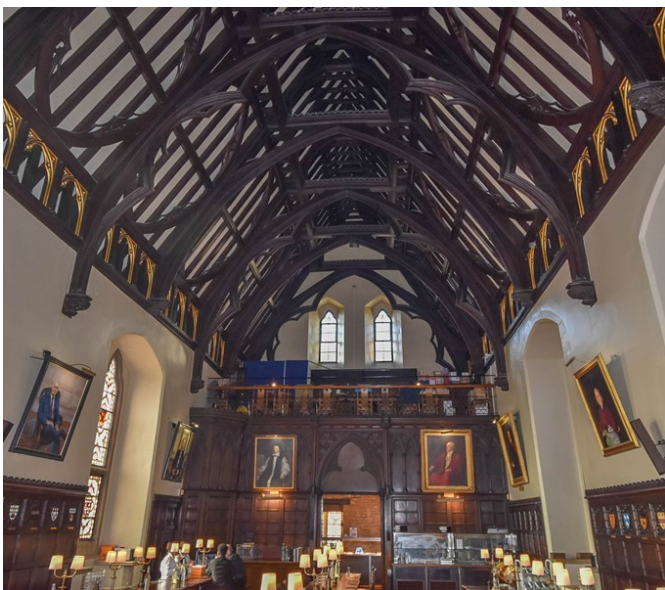

13th Century Period Dining Hall & Various Interiors

Oxfordshire | Ref 32456

13th Century Period Dining Hall & Various Interiors

Oxfordshire | Ref 32456

13th Century Period Dining Hall & Various Interiors

Oxfordshire | Ref 32456