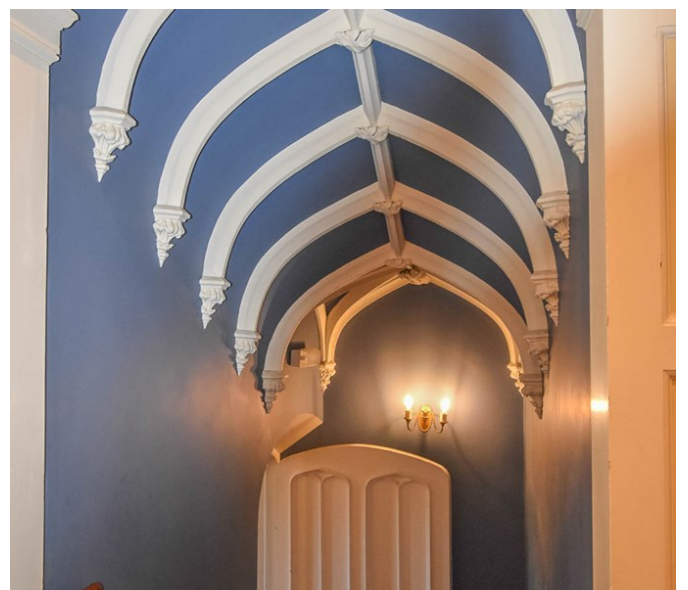

13th Century Period Dining Hall & Various Interiors

Oxfordshire | Ref 32456

13th Century Period Dining Hall & Various Interiors

Oxfordshire | Ref 32456

13th Century Period Dining Hall & Various Interiors

Oxfordshire | Ref 32456