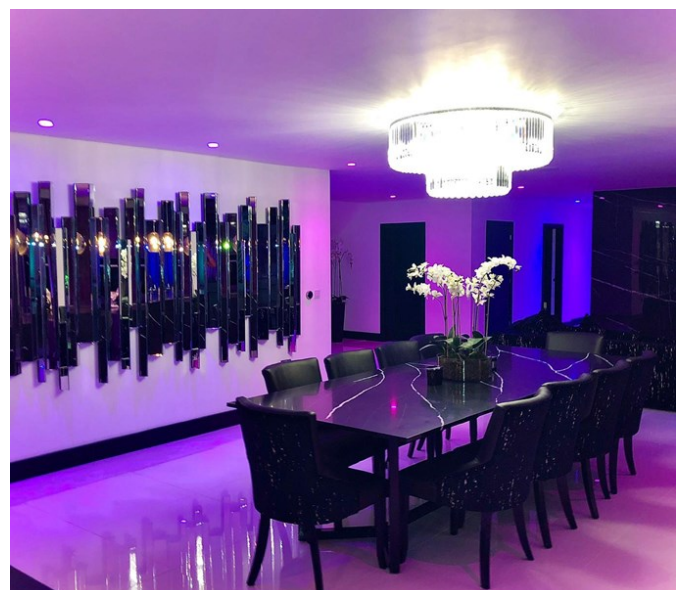

# Marbella Inspired Mansion

Essex | Ref 32429