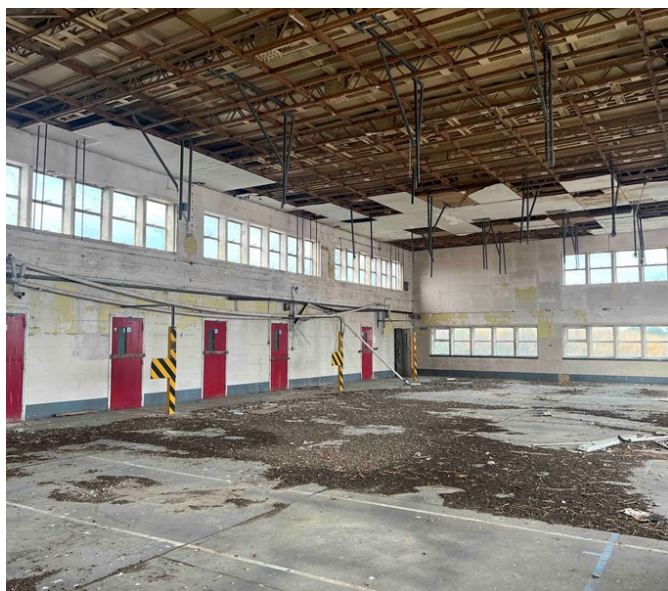

# Abandoned Airport Runway

Kent | Ref 32424