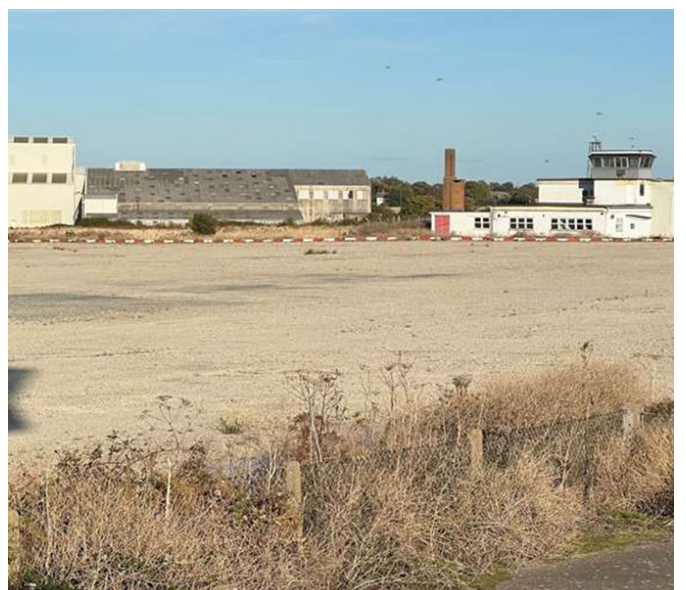

Abandoned Airport Runway

Kent | Ref 32424