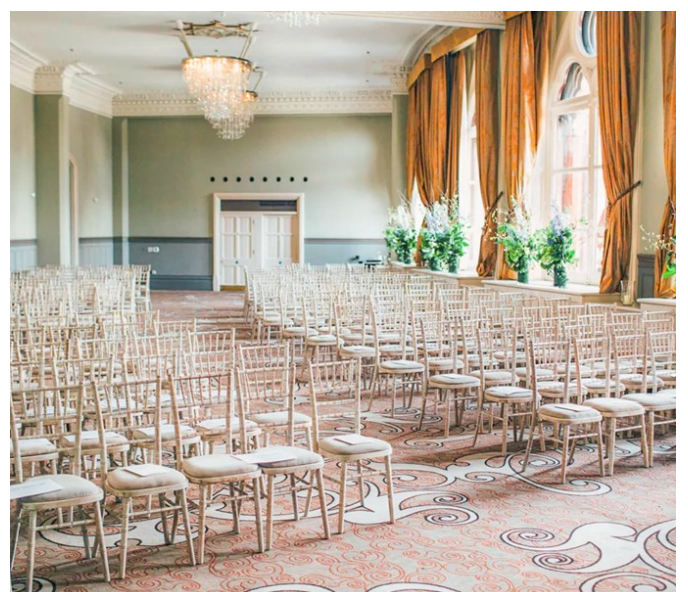

Ladies Smoking Room, Gallery and Terrace

City of London | Ref 32409

Ladies Smoking Room, Gallery and Terrace

City of London | Ref 32409