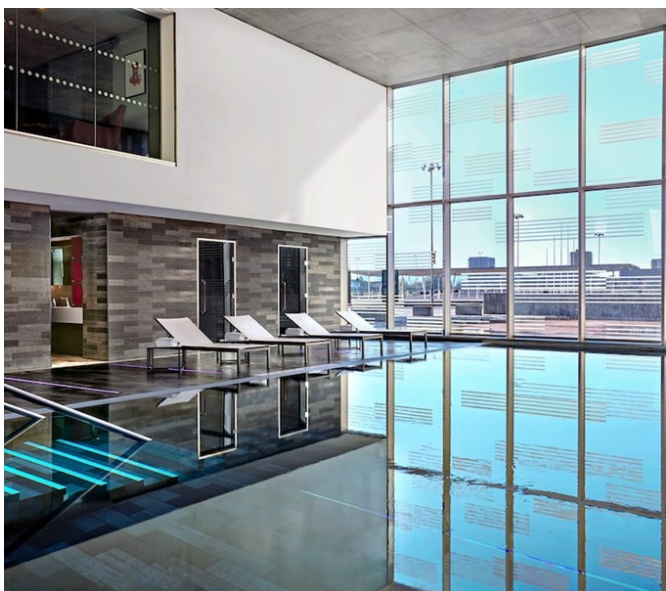

East End Glass Hotel

Newham | Ref 32321