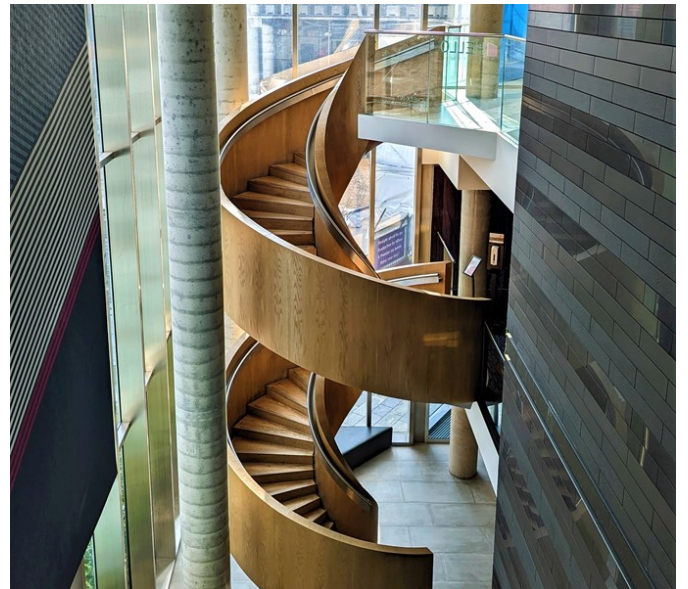

# East End Glass Hotel

Newham | Ref 32321