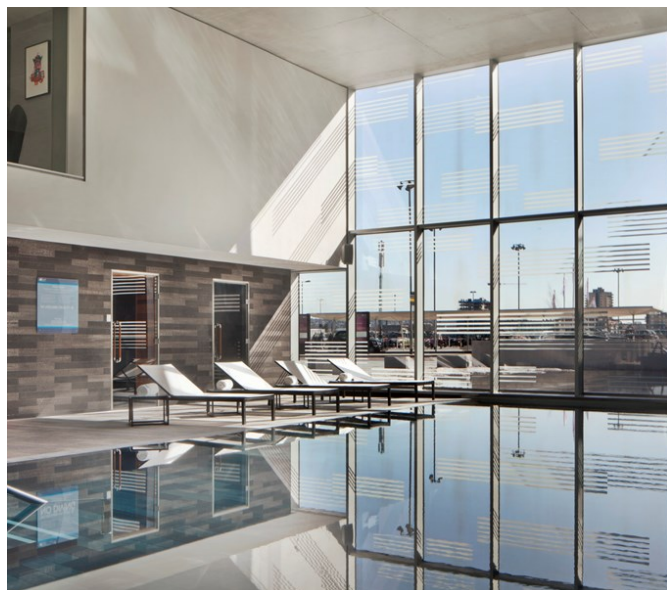

East End Glass Hotel

Newham | Ref 32321