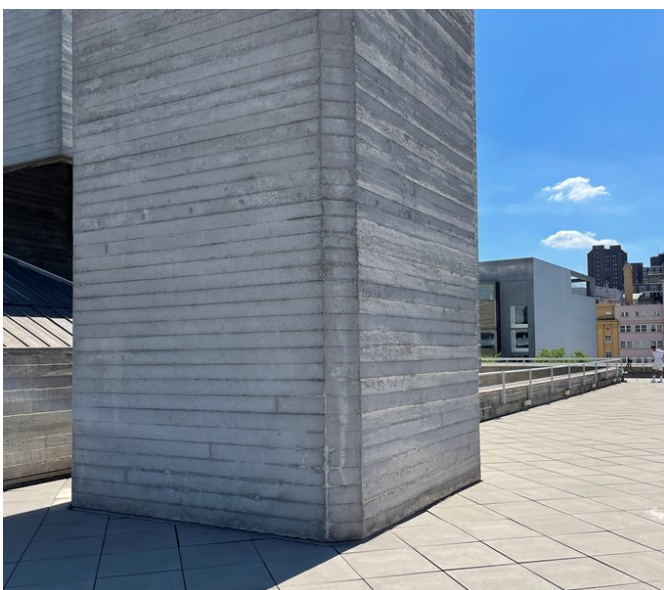

# 1970s Brutalist Riverside Building

Southwark | Ref 32298