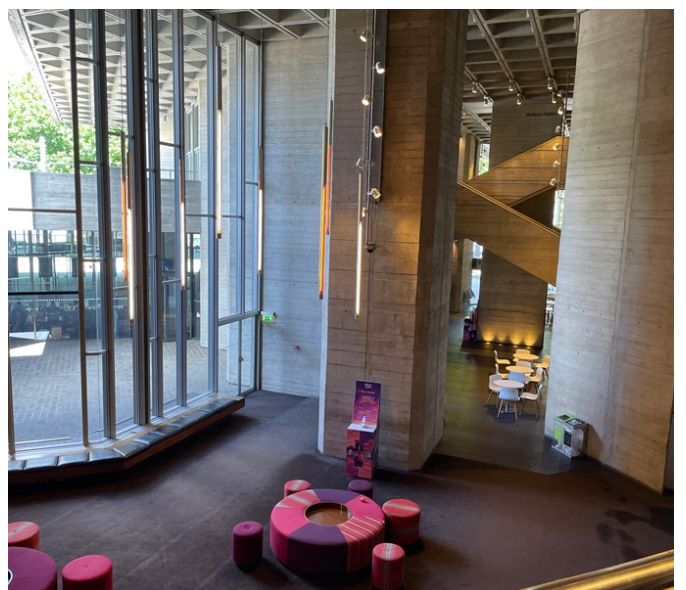

# 1970s Brutalist Riverside Building

Southwark | Ref 32298