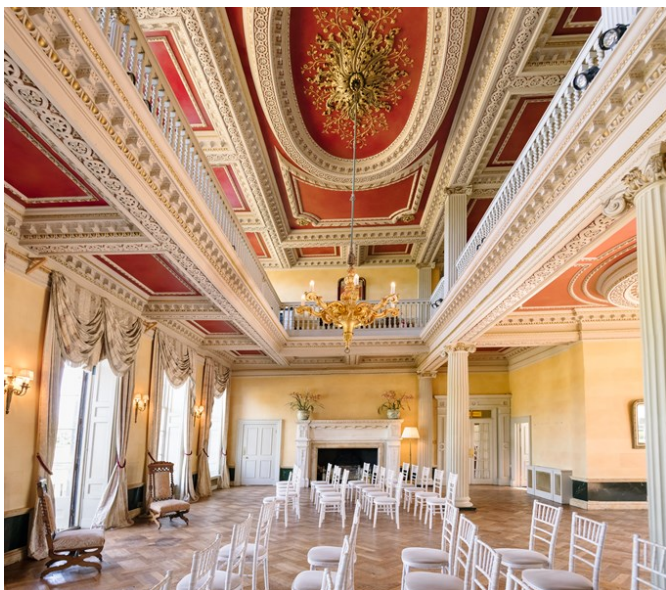

18th Century Grade II Listed School & Event Space

Richmond upon Thames | Ref 32297

18th Century Grade II Listed School & Event Space

Richmond upon Thames | Ref 32297

18th Century Grade II Listed School & Event Space

Richmond upon Thames | Ref 32297

18th Century Grade II Listed School & Event Space

Richmond upon Thames | Ref 32297

18th Century Grade II Listed School & Event Space

Richmond upon Thames | Ref 32297

18th Century Grade II Listed School & Event Space