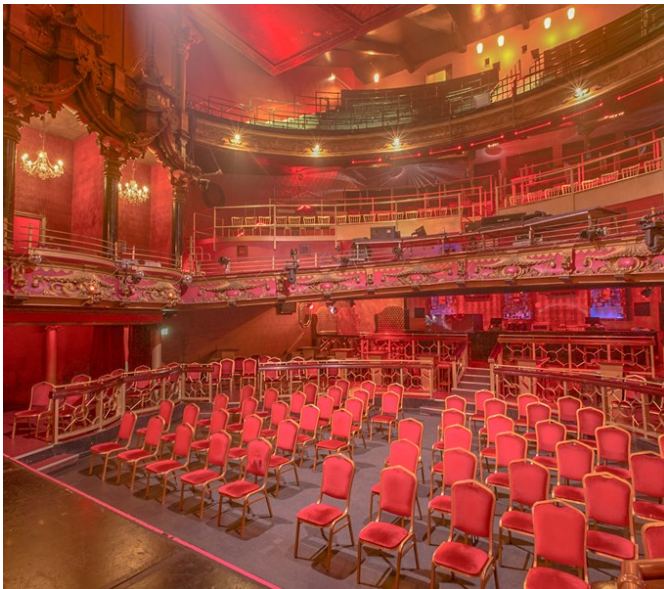

Central London Theatre

Wandsworth | Ref 32264

Central London Theatre

Wandsworth | Ref 32264