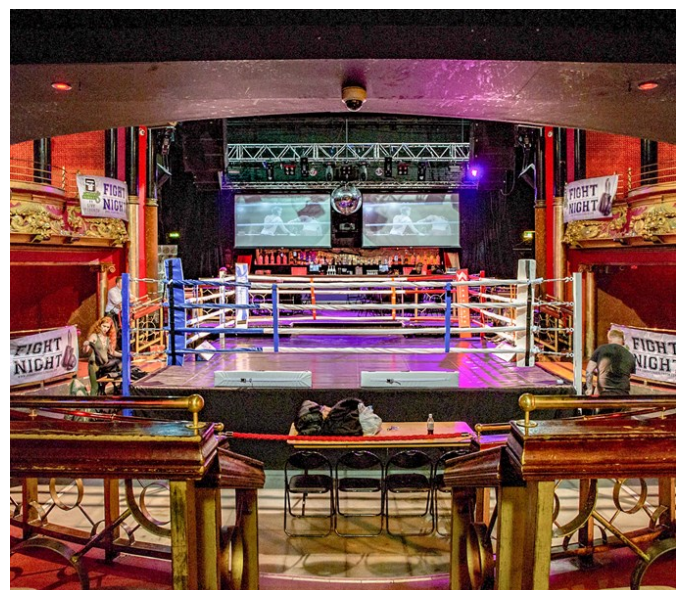

Central London Theatre

Wandsworth | Ref 32264

Central London Theatre

Wandsworth | Ref 32264