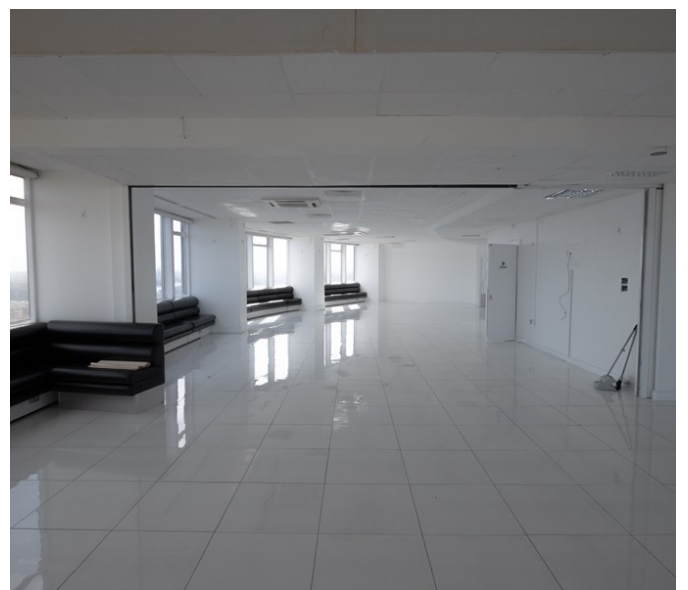

Empty Office Area Westminster

Westminster | Ref 32242

Empty Office Area Westminster

Westminster | Ref 32242

Empty Office Area Westminster

Westminster | Ref 32242