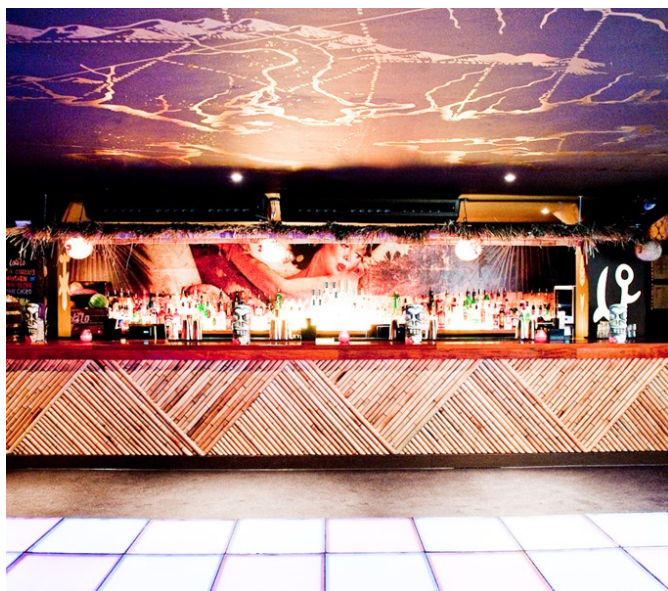

Cambridge South Pacific Bar

Cambridgeshire | Ref 32241

Cambridge South Pacific Bar

Cambridgeshire | Ref 32241

Cambridge South Pacific Bar

Cambridgeshire | Ref 32241