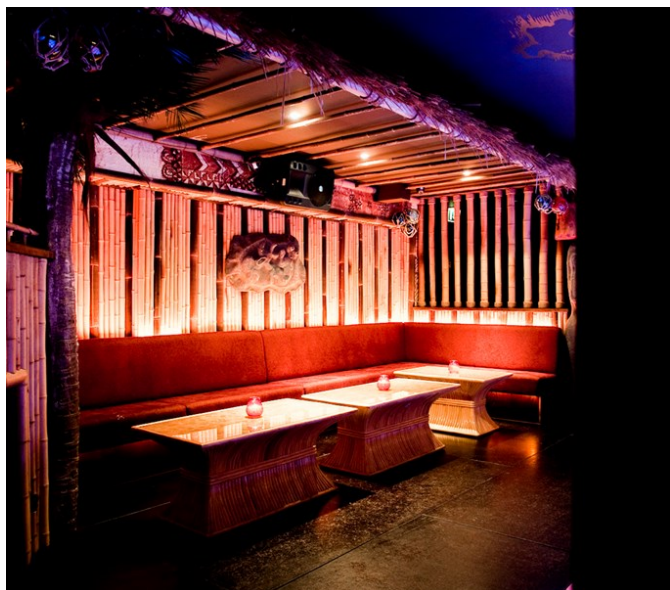

Cambridge South Pacific Bar

Cambridgeshire | Ref 32241

Cambridge South Pacific Bar

Cambridgeshire | Ref 32241

Cambridge South Pacific Bar

Cambridgeshire | Ref 32241