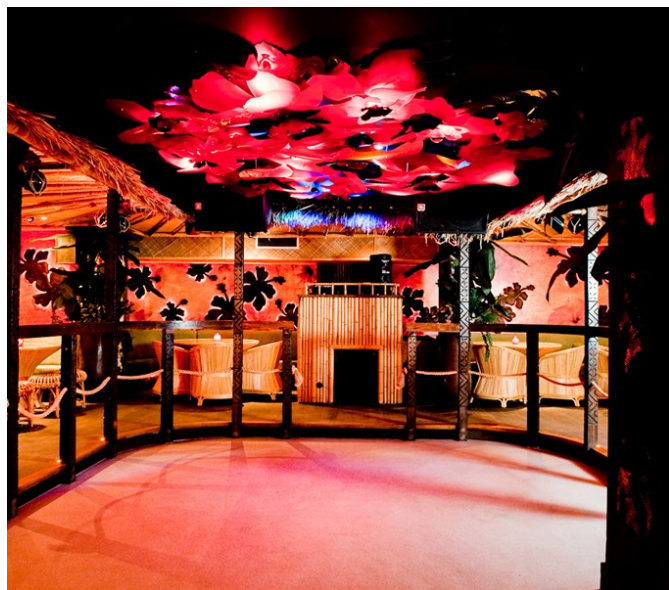

Cambridge South Pacific Bar

Cambridgeshire | Ref 32241

Cambridge South Pacific Bar

Cambridgeshire | Ref 32241

Cambridge South Pacific Bar

Cambridgeshire | Ref 32241