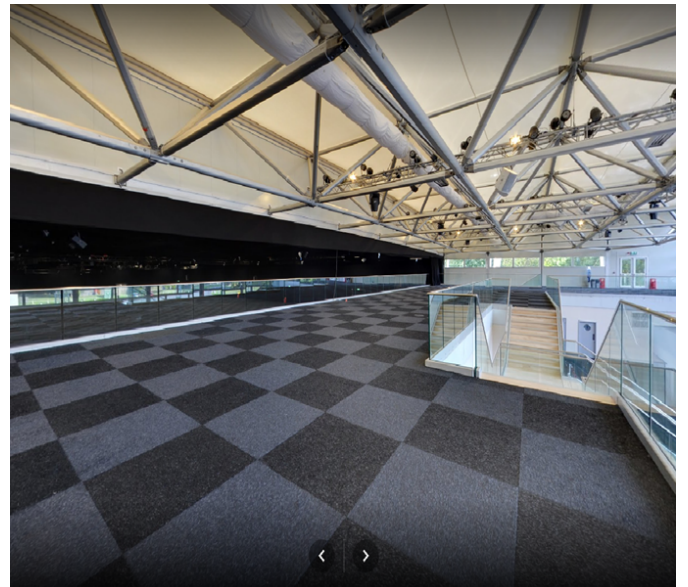

Wandsworth Event Space

Wandsworth | Ref 32204

Wandsworth Event Space

Wandsworth | Ref 32204

Wandsworth Event Space
Wandsworth | Ref 32204