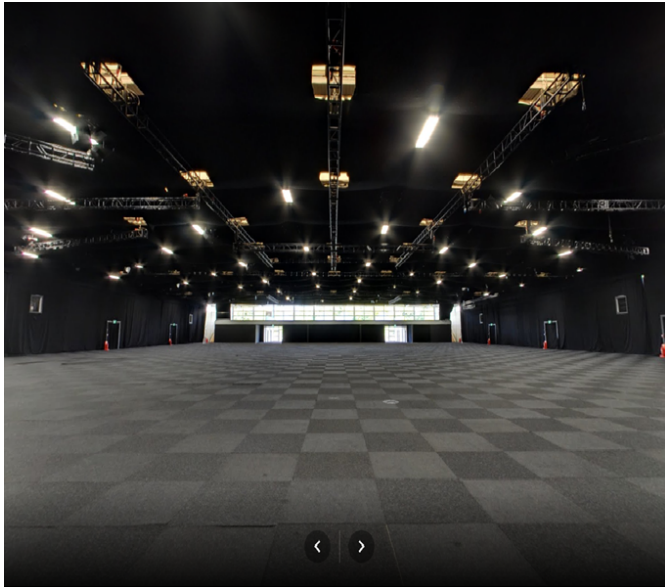

Wandsworth Event Space

Wandsworth | Ref 32204

Wandsworth Event Space

Wandsworth | Ref 32204

Wandsworth Event Space
Wandsworth | Ref 32204