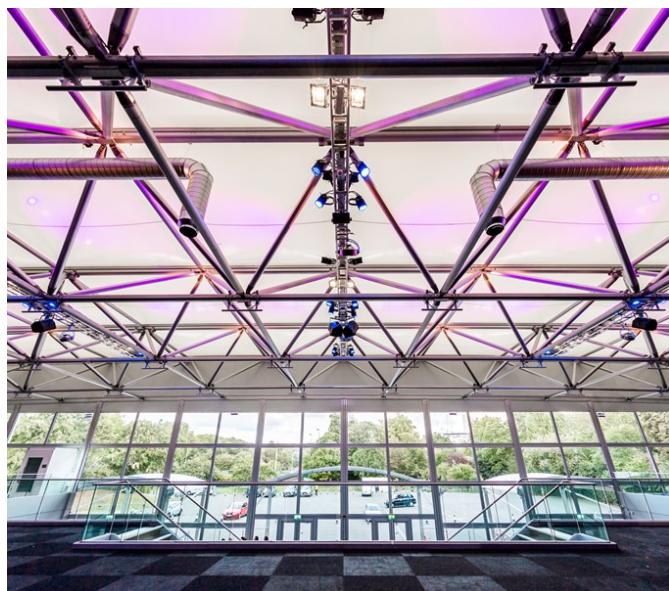

Wandsworth Event Space

Wandsworth | Ref 32204

Wandsworth Event Space

Wandsworth | Ref 32204

Wandsworth Event Space
Wandsworth | Ref 32204