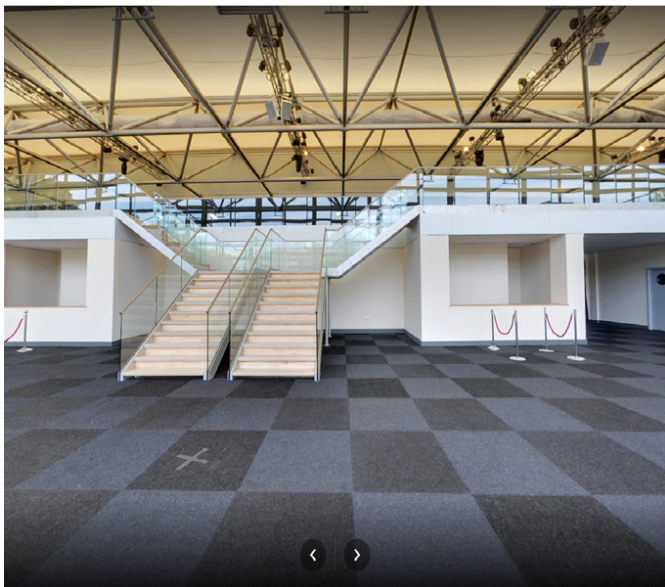

Wandsworth Event Space

Wandsworth | Ref 32204

Wandsworth Event Space

Wandsworth | Ref 32204

Wandsworth Event Space
Wandsworth | Ref 32204