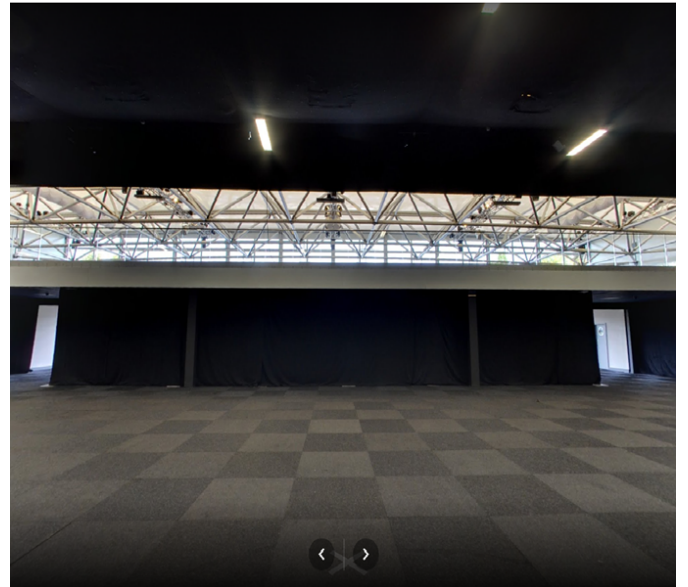

Wandsworth Event Space

Wandsworth | Ref 32204

Wandsworth Event Space

Wandsworth | Ref 32204

Wandsworth Event Space
Wandsworth | Ref 32204