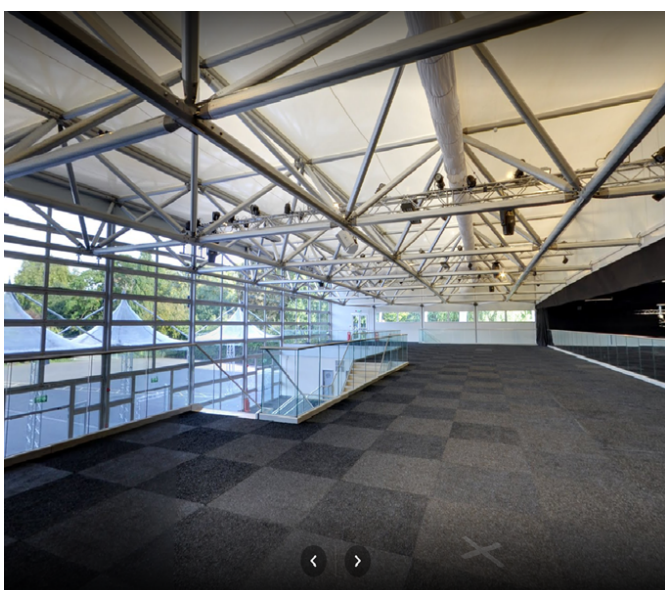

Wandsworth Event Space

Wandsworth | Ref 32204

Wandsworth Event Space

Wandsworth | Ref 32204

Wandsworth Event Space
Wandsworth | Ref 32204