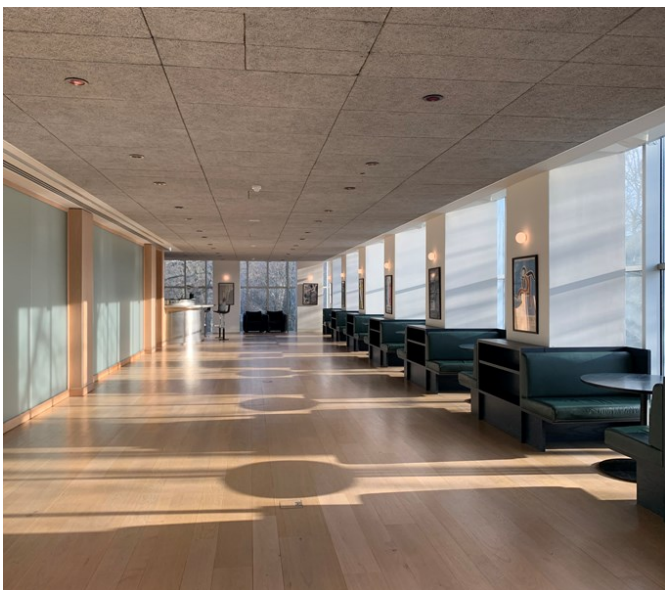

West London Gallery & Cinema

Kensington & Chelsea | Ref 32202