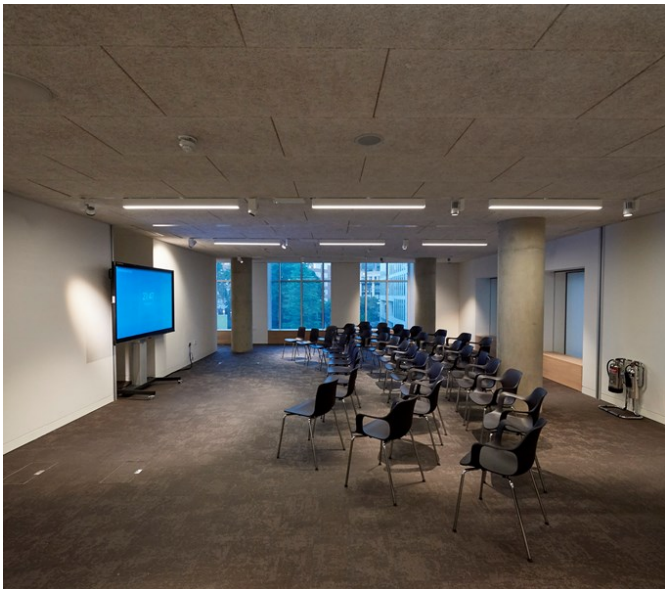

West London Gallery & Cinema

Kensington & Chelsea | Ref 32202