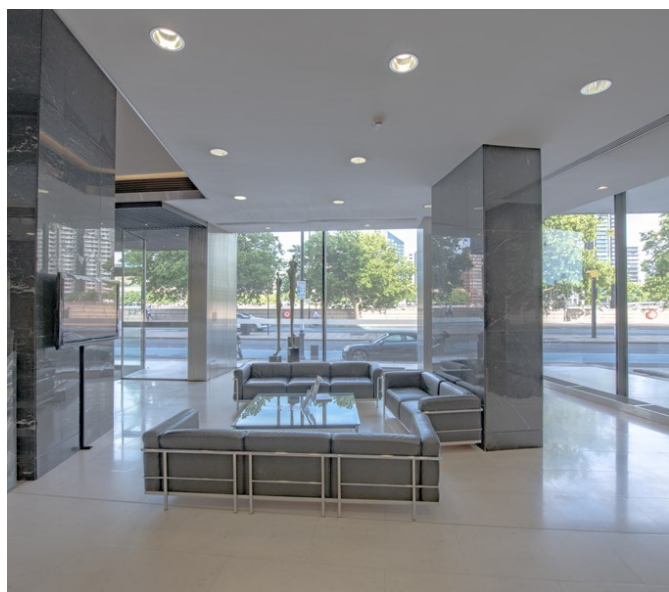

Central London Office Block

Westminster | Ref 32155