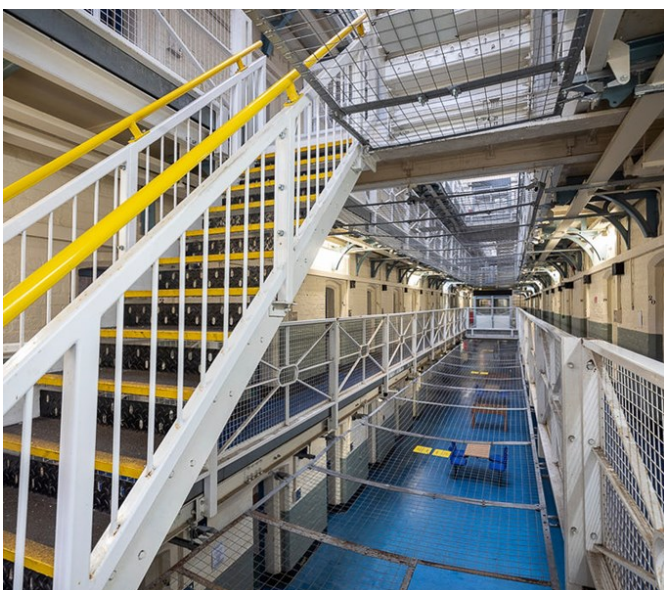

# Empty Victorian Prison

Shropshire | Ref 32082