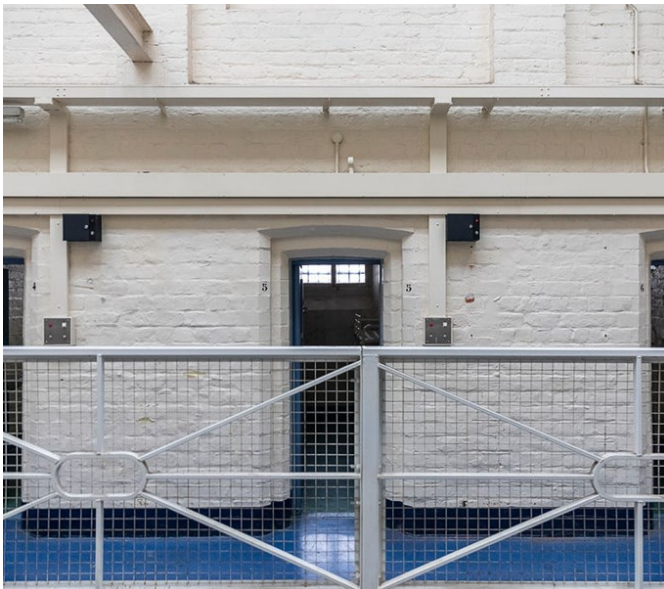

# Empty Victorian Prison

Shropshire | Ref 32082