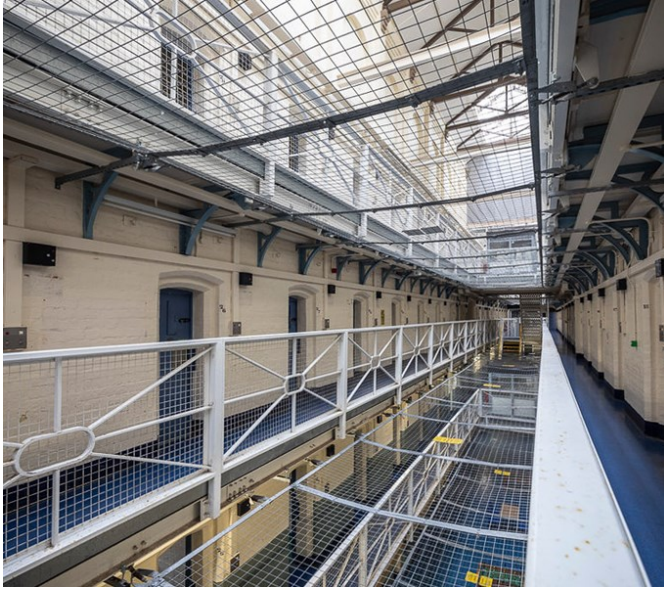

# Empty Victorian Prison

Shropshire | Ref 32082