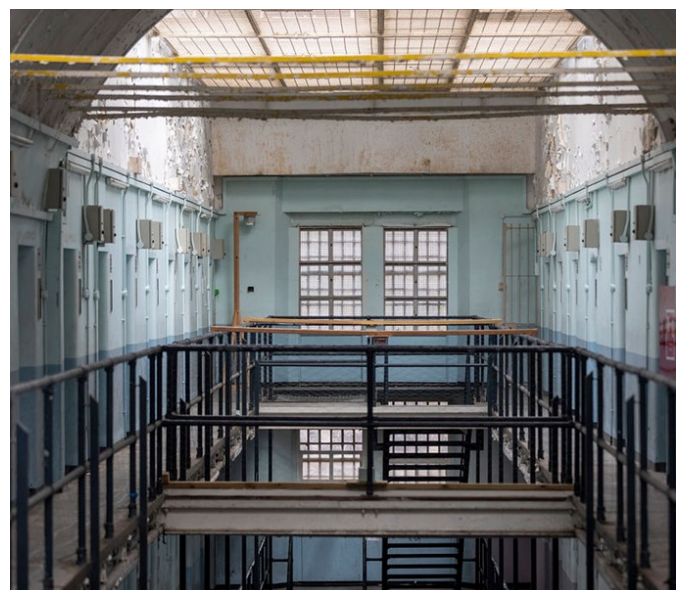

# Empty Victorian Prison

Shropshire | Ref 32082