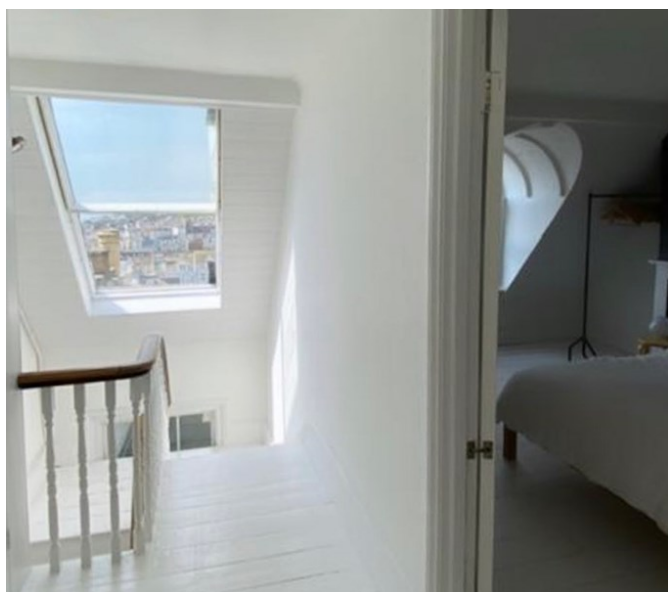

Seaside Town House

East Sussex | Ref 32072

Seaside Town House

East Sussex | Ref 32072

Seaside Town House

East Sussex | Ref 32072

Seaside Town House

East Sussex | Ref 32072