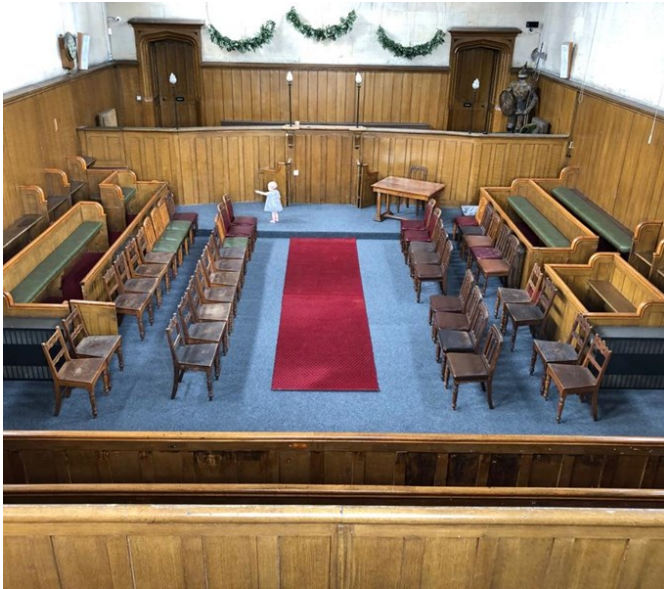

Victorian Courthouse Castle

Lincolnshire | Ref 32071