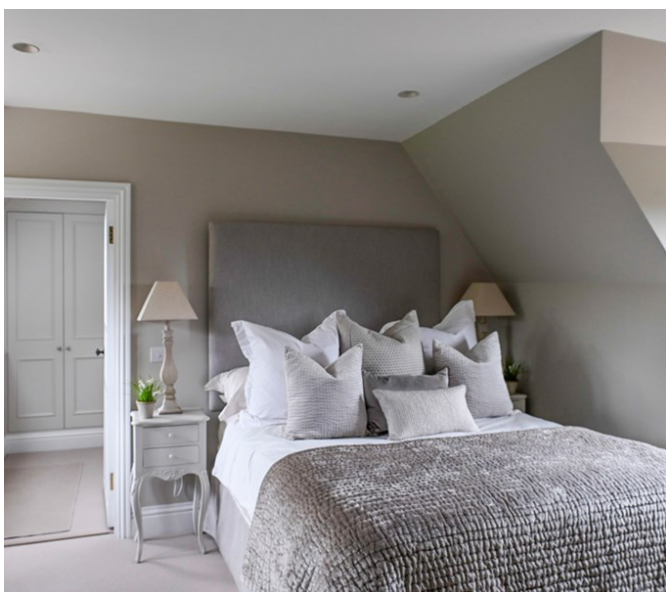

Detached Georgian Manor House

Kent | Ref 31968

Detached Georgian Manor House

Kent | Ref 31968

Detached Georgian Manor House

Kent | Ref 31968

Detached Georgian Manor House

Kent | Ref 31968