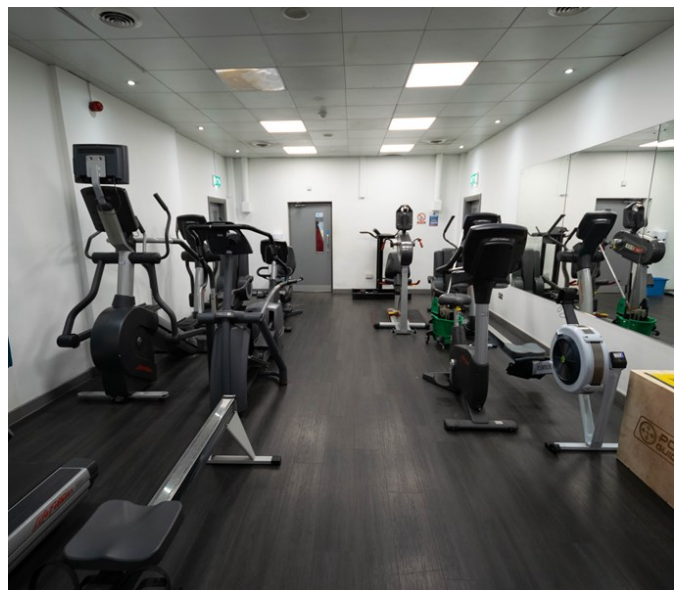

Leisure Centre & Running Track

Lewisham | Ref 31961

Leisure Centre & Running Track

Lewisham | Ref 31961

Leisure Centre & Running Track

Lewisham | Ref 31961

Leisure Centre & Running Track

Lewisham | Ref 31961