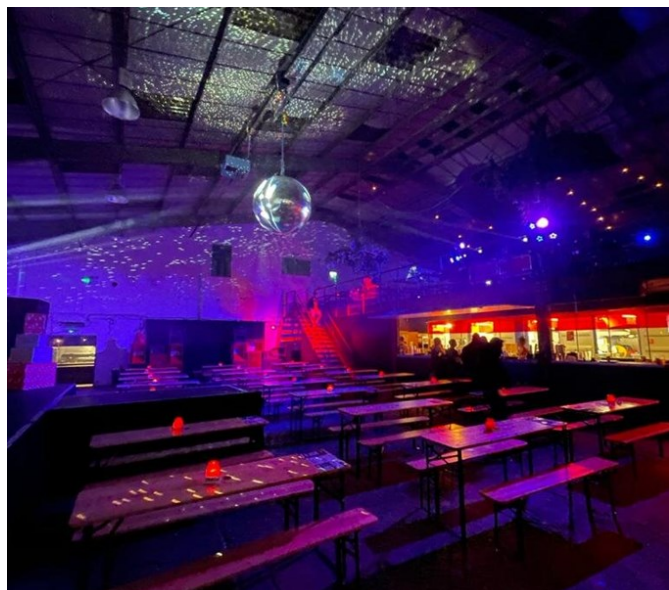

# Large Warehouse Event Space

Hackney | Ref 31887