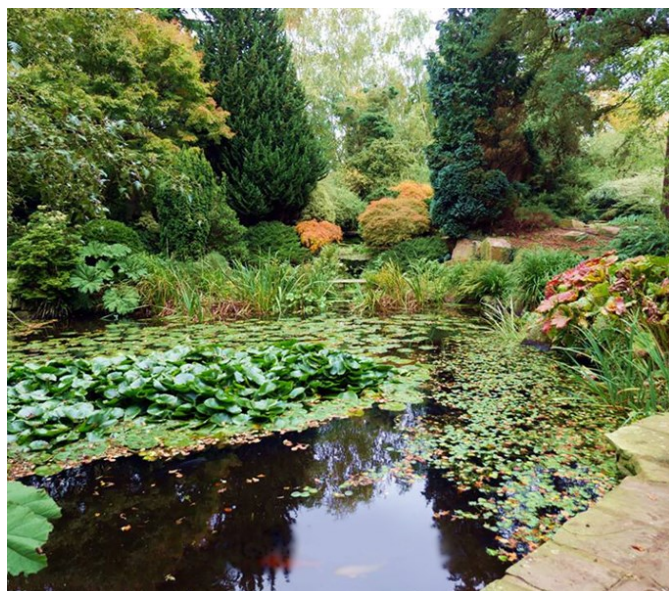

Wedding Venue Gardens

Enfield | Ref 31880

Wedding Venue Gardens

Enfield | Ref 31880

Wedding Venue Gardens

Enfield | Ref 31880